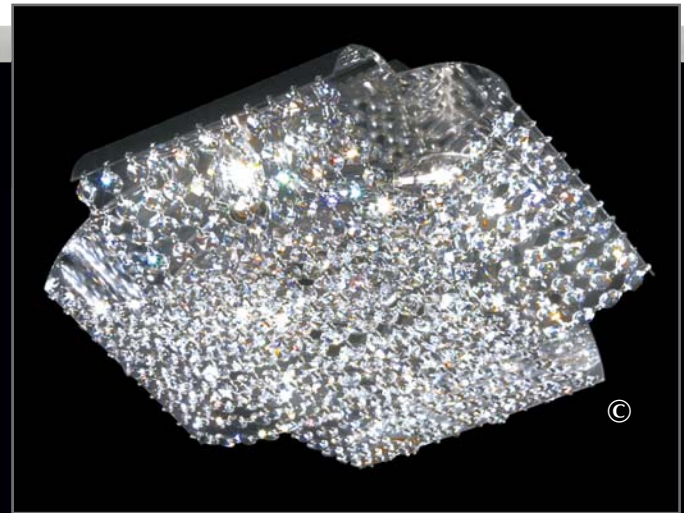

**95638S22**  
Crystal: IMPERIAL<sup>™</sup> (-22) (pictured),  
Ø8 x 60w, ↔28"(71cm) x ↓28"(71cm)  
Finish: Silver (S).

**james r. moder**® *Crystal Chandeliers*  
are designed and manufactured to the highest  
quality standards, engineered for best value  
and are distributed around the world.