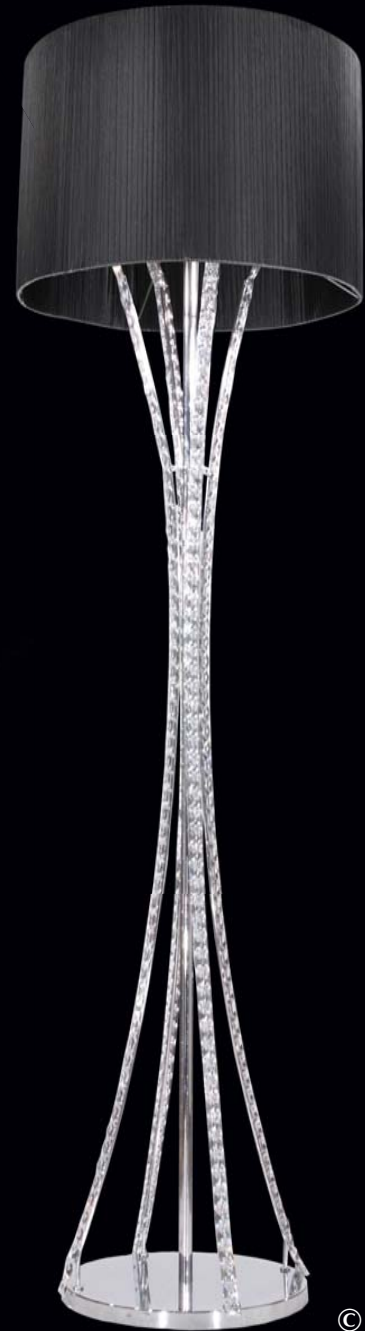

95642S22-71*
Crystal: IMPERIAL™ (-22) (pictured),
Ø4 x 60w, ↔20"(51cm) x ↓63"(160cm)
Finish: Silver (S).

(STRASS & ELEMENTS are now named Swarovski® crystals)

Also available on a custom basis in:
Swarovski crystals (-00)
SPECTRA® CRYSTAL (-11) by Swarovski

© Copyright 2015 James R. Moder®
Swarovski crystals, SPECTRA CRYSTAL, STRASS are registered trademarks of Swarovski AG.