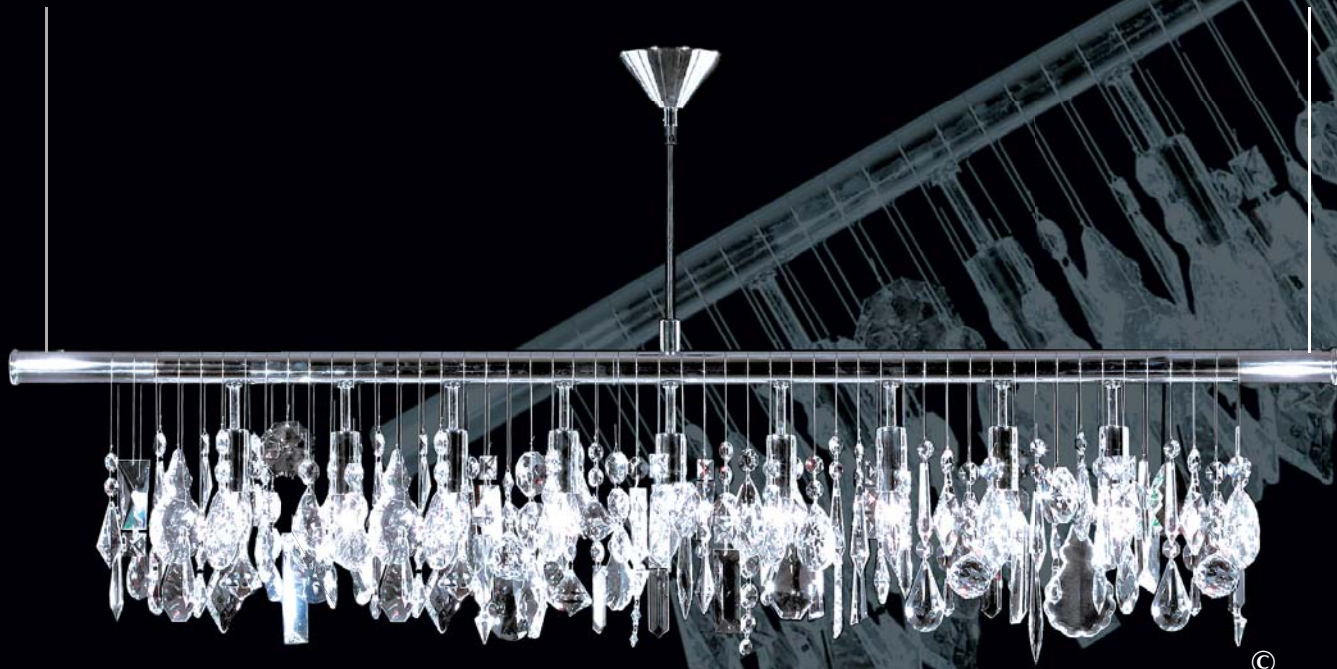

94160S22

ADJUSTABLE Cable Length
up to 60"(153cm).

94160S22
Crystal: IMPERIAL™ (-22) (pictured),
Ø9 x 60w, ↔47"(119cm) x ↓10"(25cm)
Finish: Silver (S).

© COPYRIGHT ALL WORLDWIDE
RIGHTS RESERVED BY

james r. moder®