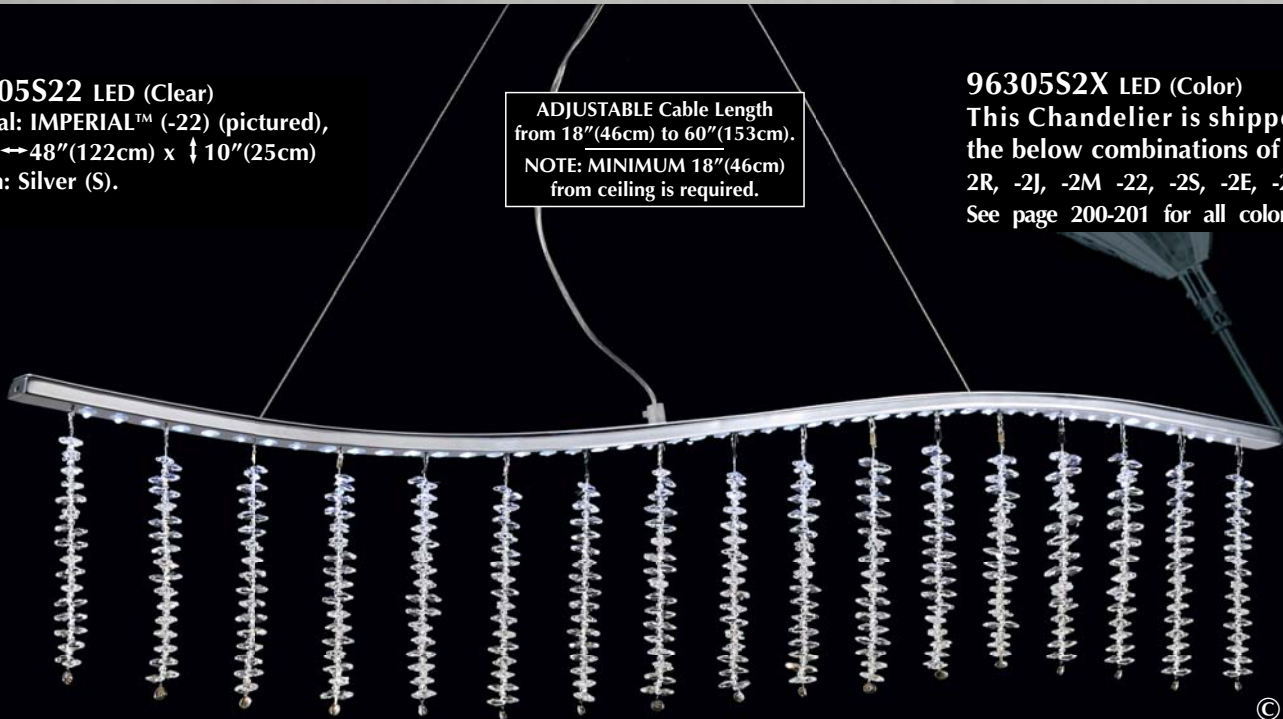

96305S22 LED (Clear)
 Crystal: IMPERIAL™ (-22) (pictured),
 LED, ↔48"(122cm) x ↓10"(25cm)
 Finish: Silver (S).

ADJUSTABLE Cable Length
 from 18"(46cm) to 60"(153cm).
 NOTE: MINIMUM 18"(46cm)
 from ceiling is required.

96305S2X LED (Color)
 This Chandelier is shipped with
 the below combinations of Crystal:
 2R, -2J, -2M -22, -2S, -2E, -2B, -2GT
 See page 200-201 for all color options.

96305S22

94160S22

ADJUSTABLE Cable Length
 up to 60"(153cm).

94160S22
 Crystal: IMPERIAL™ (-22) (pictured),
 Ø9 x 60w, ↔47"(119cm) x ↓10"(25cm)
 Finish: Silver (S).

© COPYRIGHT ALL WORLDWIDE
 RIGHTS RESERVED BY

james r. moder®

ADJUSTABLE Cable Length
 from 18"(46cm) to 60"(153cm).
 NOTE: MINIMUM 18"(46cm)
 from ceiling is required.

96305S2X LED (Color)
 Crystal: IMPERIAL™ (-22) (pictured),
 LED, ↔48"(122cm) x ↓10"(25cm)
 Finish: Silver (S).

Also Available in:
96305S22 LED (Clear)
 All clear Crystal version

© COPYRIGHT ALL WORLDWIDE
 RIGHTS RESERVED BY
james r. moder®