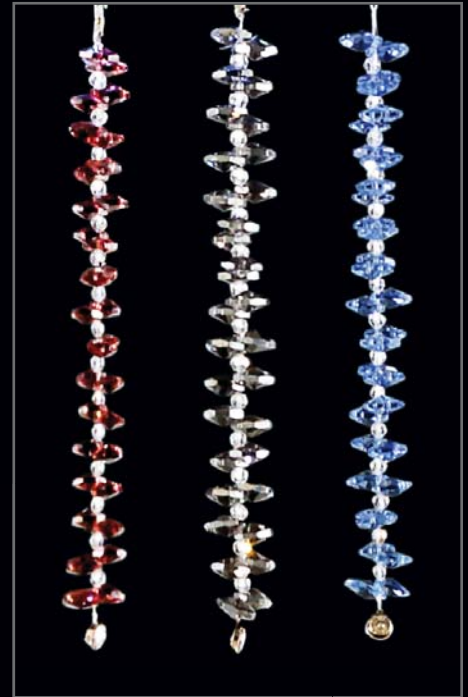

james r. moder® Fashion Chandeliers... Jewelry for your home and you!
 Wear components from your **james r. moder®** Crystal Chandelier!

Golden Teak -2GT

Burgundy -2B

Sapphire -2S

Jet Black -2J

ADJUSTABLE Cable Length
 from 18"(46cm) to 60"(153cm).
 NOTE: MINIMUM 18"(46cm)
 from ceiling is required.

96305S2X LED (Color)
 This Chandelier is shipped with
 the below combinations of Crystal:
 2R, -2J, -2M -22, -2S, -2E, -2B, -2GT
 See page 200-201 for all color options.

©

*Pamper yourself with Jewels and Pearls that you can
 "Steal for the Evening" from your JRM Crystal Chandelier.
 Wear your james r. moder® Crystal Chandelier
 or Pearl Components as a fashion statement!*

96305S2X LED (Color)
 Crystal: IMPERIAL™ (-22) (pictured),
 LED, ↔48"(122cm) x ↓10"(25cm)
 Finish: Silver (S).

Also Available in:
96305S22 LED (Clear)
 All clear Crystal version

© COPYRIGHT ALL WORLDWIDE
 RIGHTS RESERVED BY
james r. moder®