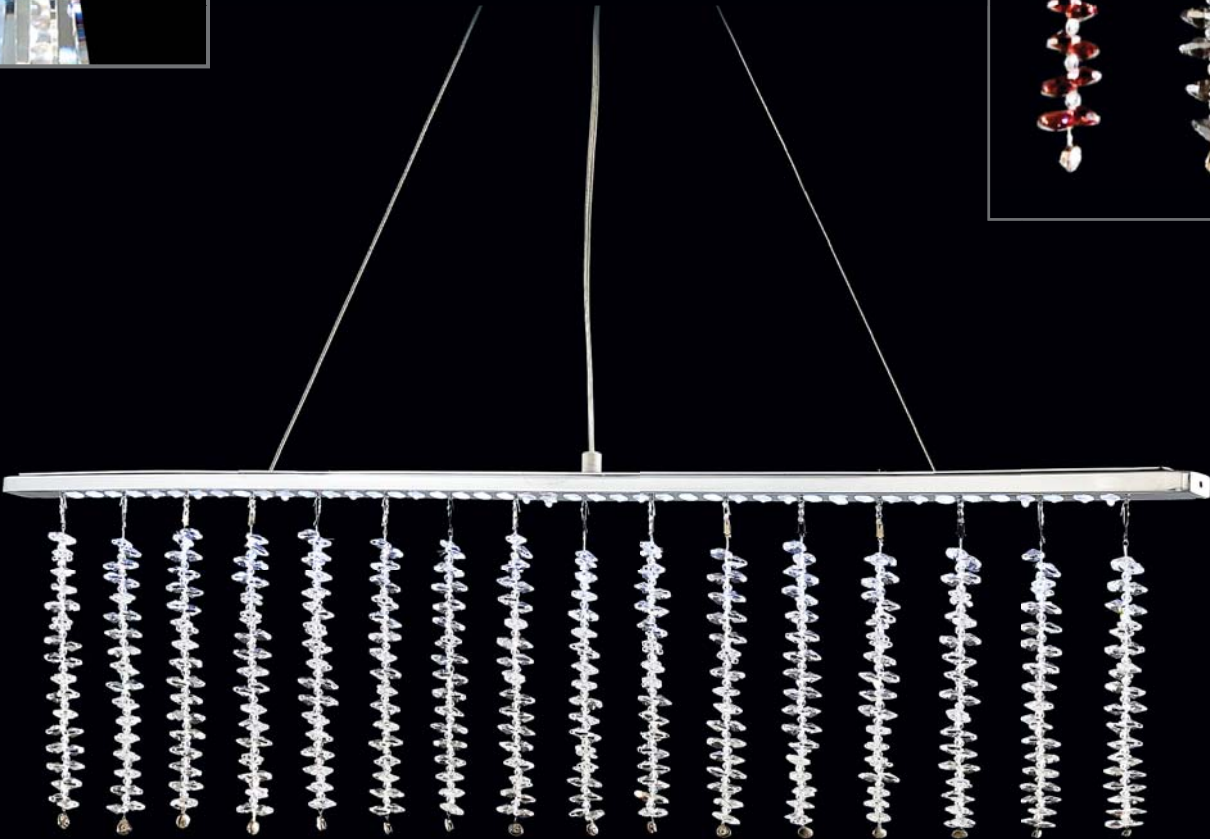

96305S2X LED (Color)
 Crystal: IMPERIAL™ (-22) (pictured),
 LED, ↔48"(122cm) x ↓10"(25cm)
 Finish: Silver (S).

Also Available in:
96305S22 LED (Clear)
 All clear Crystal version

© COPYRIGHT ALL WORLDWIDE
 RIGHTS RESERVED BY
james r. moder®