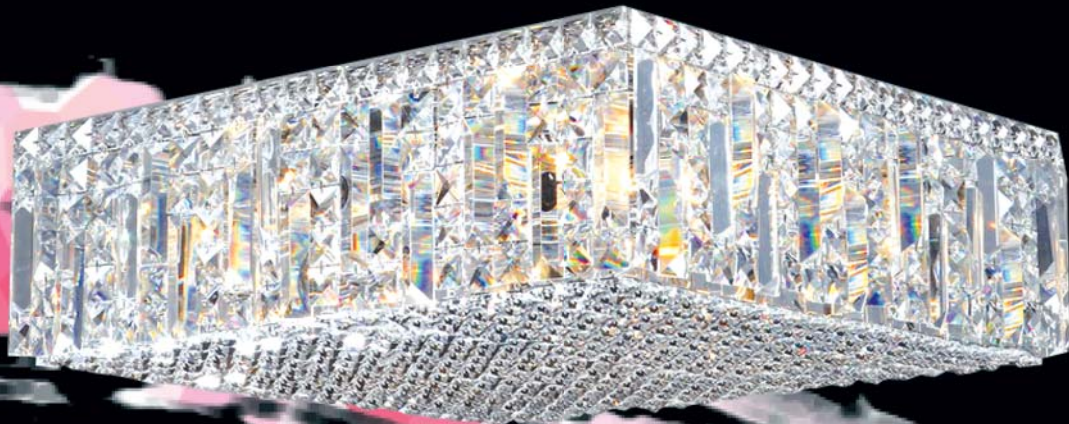

IMPACT™

CRYSTAL CHANDELIERS

JRM® Design Advantage!
Many of our Chandeliers
have a pre-assembled
bottom Crystal screen.

(STRASS & ELEMENTS are now named Swarovski® crystals)

Also available in:

Swarovski crystals (-00)

SPECTRA® CRYSTAL (-11) by Swarovski

© Copyright 2015 James R. Moder®

Swarovski crystals, SPECTRA CRYSTAL, STRASS are registered trademarks of Swarovski AG.

40345S22
Crystal: IMPERIAL™ (-22) (pictured),
Ø12 x 60w, ↔20" (51cm) x
↔20" (51cm) x †8" (20cm)
Finish: Silver (S).