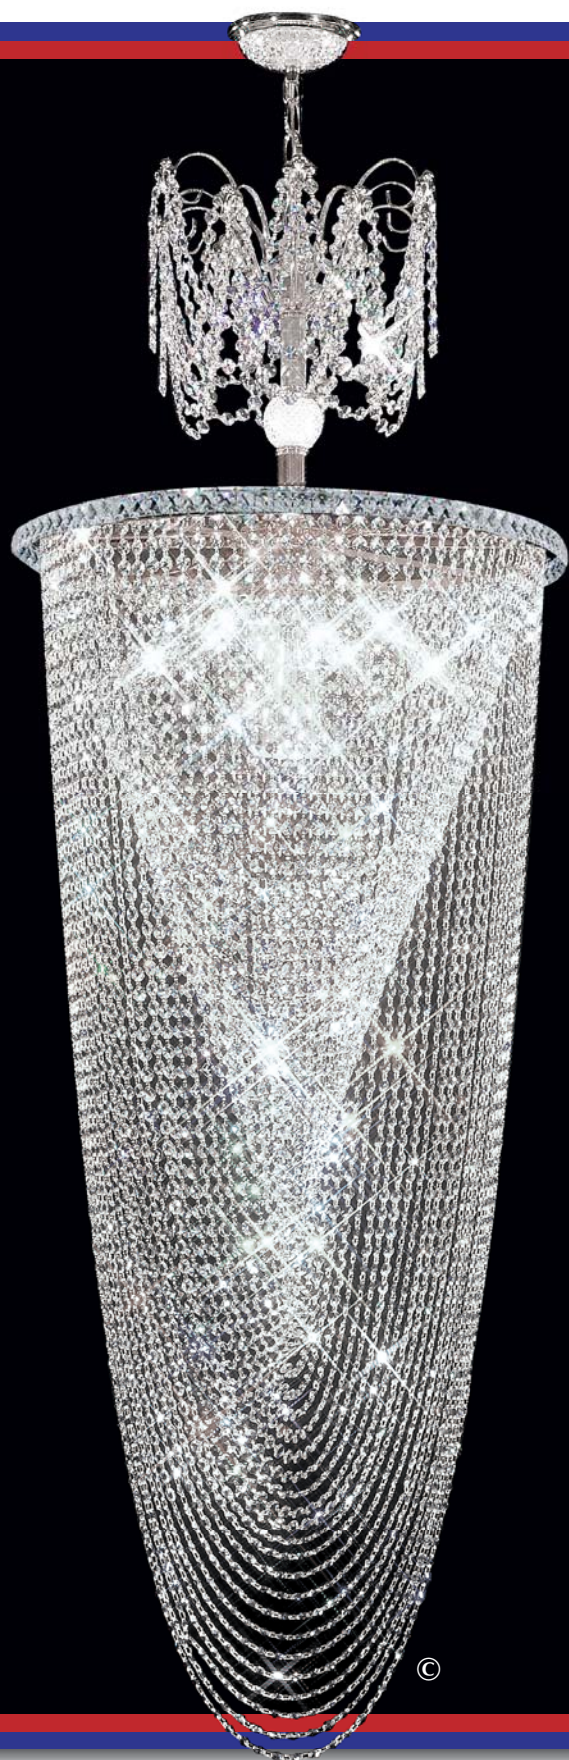

40717S2X
Crystal: IMPERIAL™ (-22) (pictured),
Ø8 x 60w + Ⓢ 1 D/L x 50w, ↔21"(53cm) x
↓60"(152cm)
40717S22 without top spray ↓54"(137cm)
Finish: Silver (S).

"Quality at affordable price points"

"The Chandeliers in this Collection are available with (as shown on this page) or without a top Crystal Spray (as shown on opposite page).

When ordering a Chandelier with a top spray, the item number includes an X."