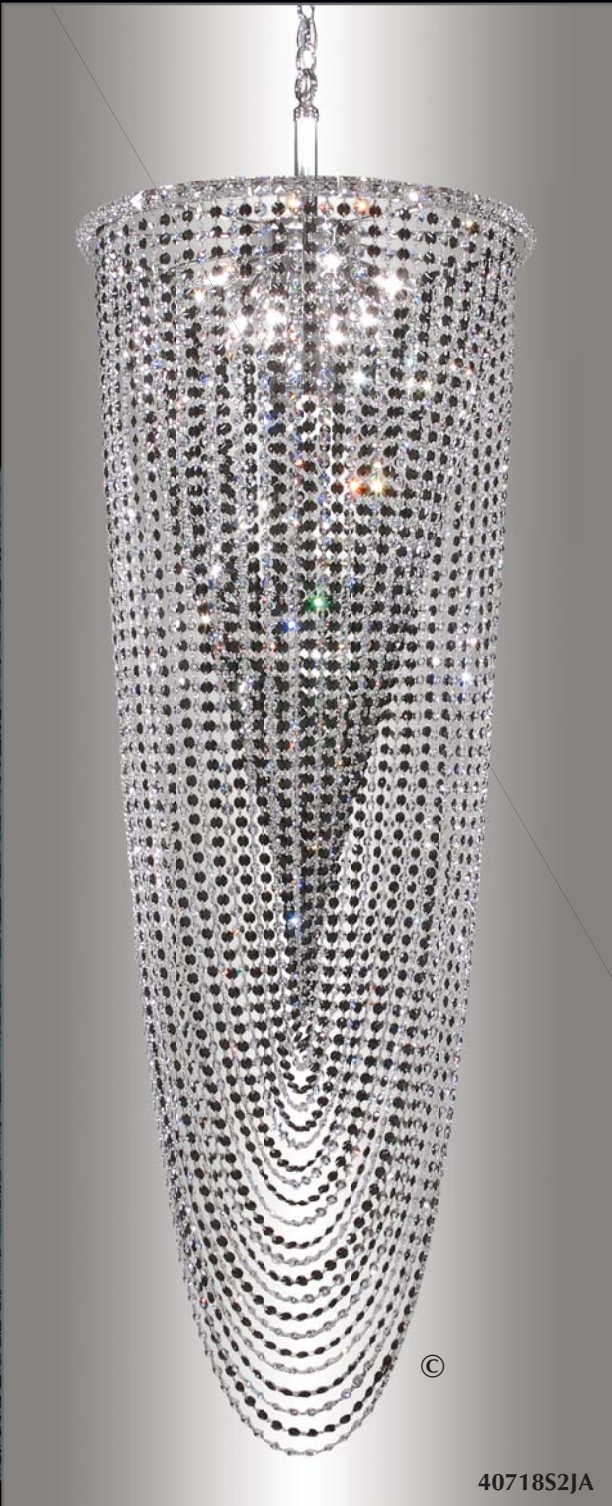

IMPACT™

CRYSTAL CHANDELIERS

(STRASS & ELEMENTS are now named Swarovski® crystals)

Also available in:

Swarovski crystals (-00)

SPECTRA® CRYSTAL (-11) by Swarovski

© Copyright 2015 James R. Moder®
Swarovski crystals, SPECTRA CRYSTAL, STRASS
are registered trademarks of Swarovski AG.

40718S2JA

Crystal: Clear with Jet Black
IMPERIAL™ (-2JA) accents.
Ø8 x 60w + Ⓢ1 D/L x 50w,
↔21"(53cm) x ↓66"(168cm)

Finish: Silver (S).

40718S22

Crystal: IMPERIAL™ (-22) (pictured),
Ø8 x 60w + Ⓢ1 D/L x 50w, ↔21"(53cm) x
↓66"(168cm)

40718S2X with top spray ↓72"(183cm)

Finish: Silver (S).