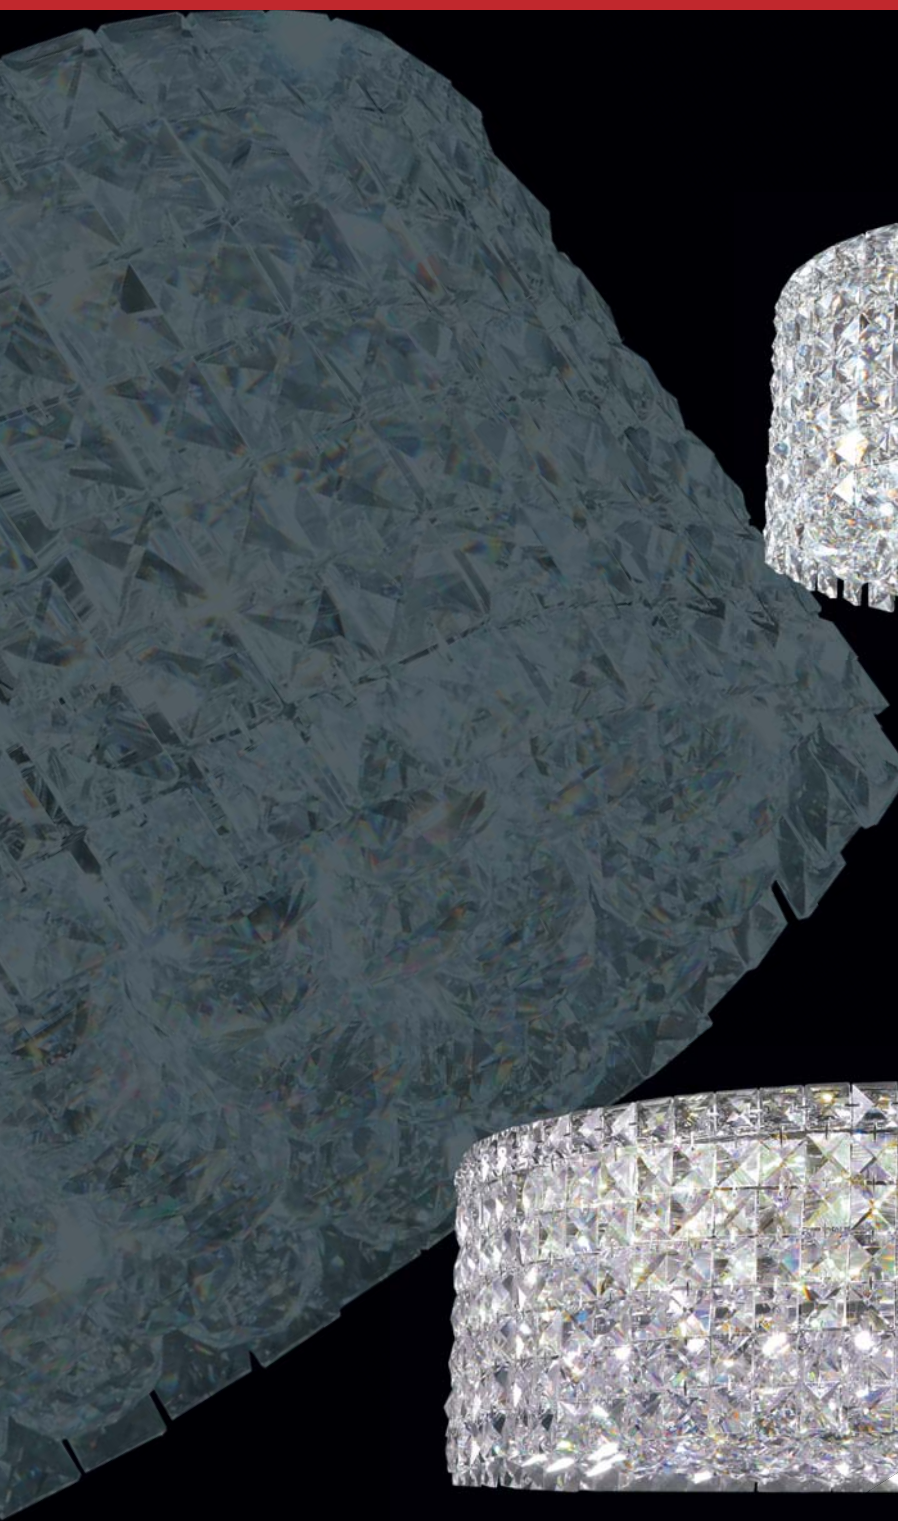

IMPACT™

CRYSTAL CHANDELIERS

©

40383S22
Crystal: IMPERIAL™ (-22) (pictured),
Ø3 x 60w, ↔14" dia. (36cm) x †8" (20cm)
Finish: Silver (S).