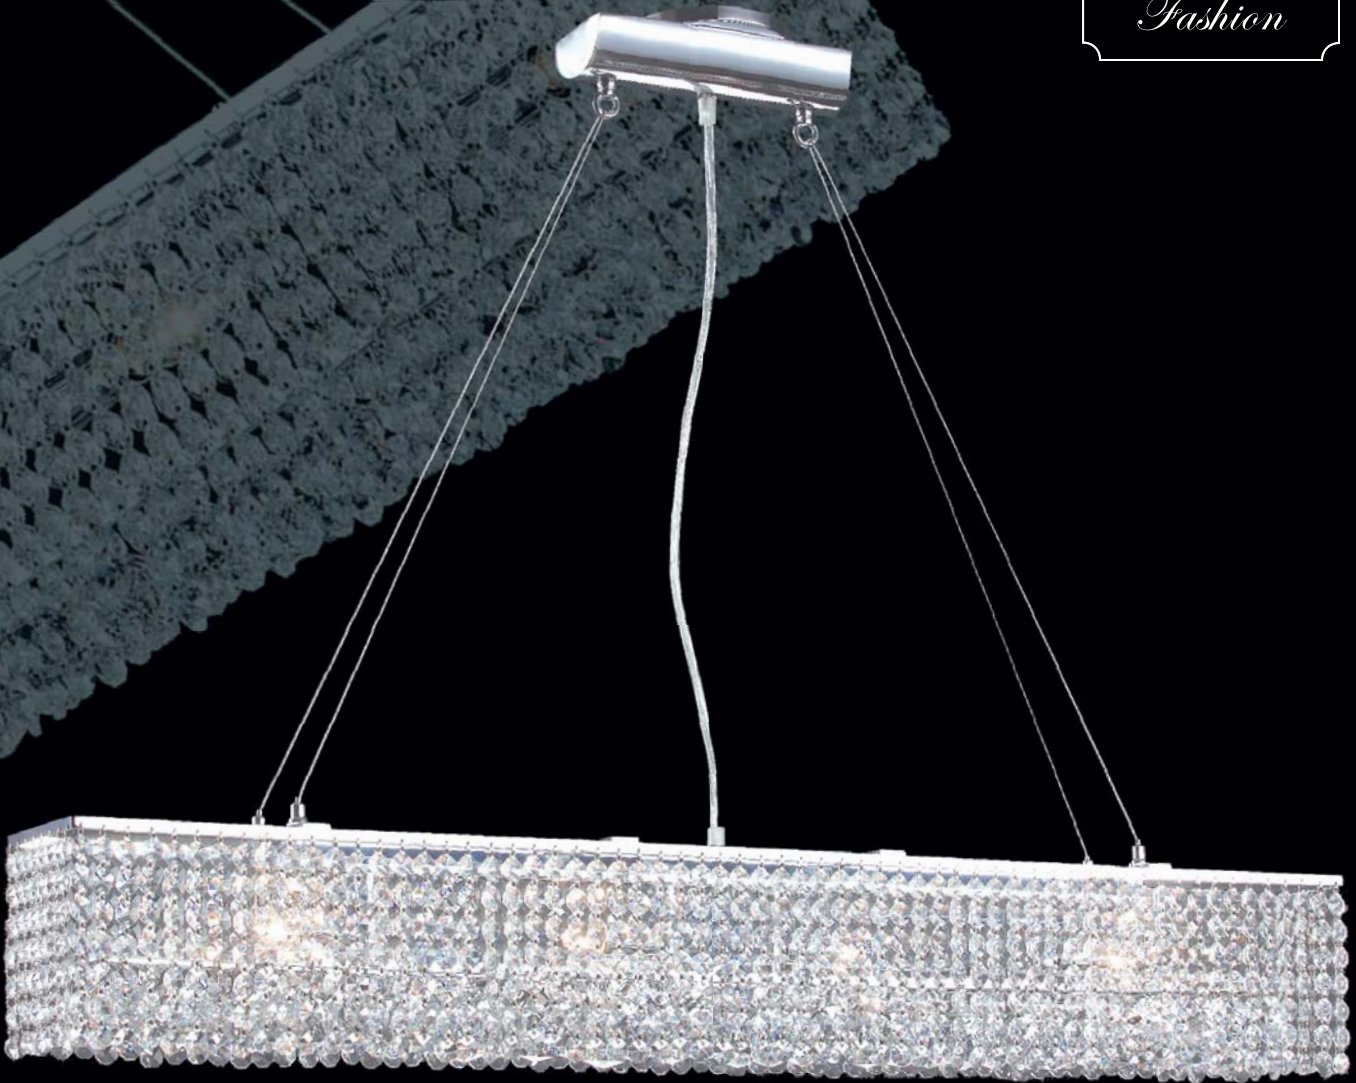

IMPACT™

CRYSTAL CHANDELIERS

james r. moder®
moder.IMPACT™
Crystal Chandelier
Fashion

ADJUSTABLE Cable Length
from 18" (46cm) to 60" (153cm).
NOTE: MINIMUM 18" (46cm)
from ceiling is required.

(STRASS & ELEMENTS are now named Swarovski® crystals)

Also available in:

Swarovski crystals (-00)

SPECTRA® CRYSTAL (-11) by Swarovski

© Copyright 2015 James R. Moder®

Swarovski crystals, SPECTRA CRYSTAL, STRASS are registered trademarks of Swarovski AG.

40586S22
Crystal: IMPERIAL™ (-22) (pictured),
Ø6 x 60w, ↔37" (94cm) x ↔5" (13cm) x
↓6" (15cm)
Finish: Silver (S).