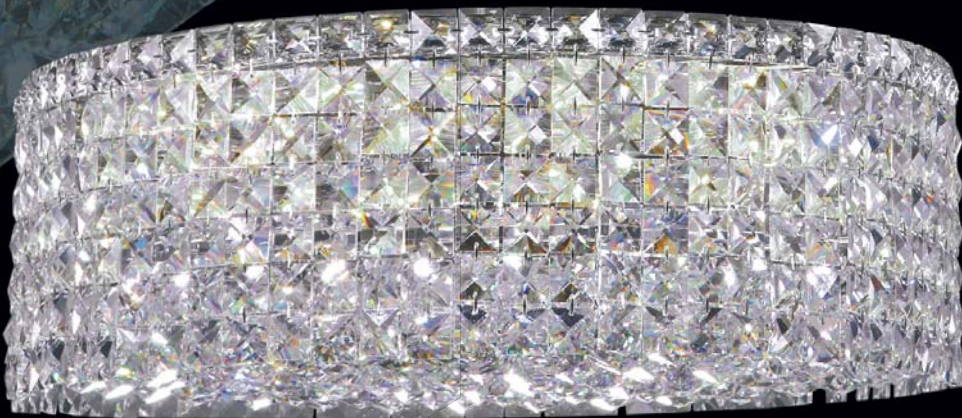

# IMPACT™

CRYSTAL CHANDELIERS

©

**40383S22**  
Crystal: IMPERIAL™ (-22) (pictured),  
Ø3 x 60w, ↔14" dia. (36cm) x †8" (20cm)  
Finish: Silver (S).

©

(STRASS & ELEMENTS are now named Swarovski® crystals)

Also available in:  
Swarovski crystals (-00)  
SPECTRA® CRYSTAL (-11) by Swarovski