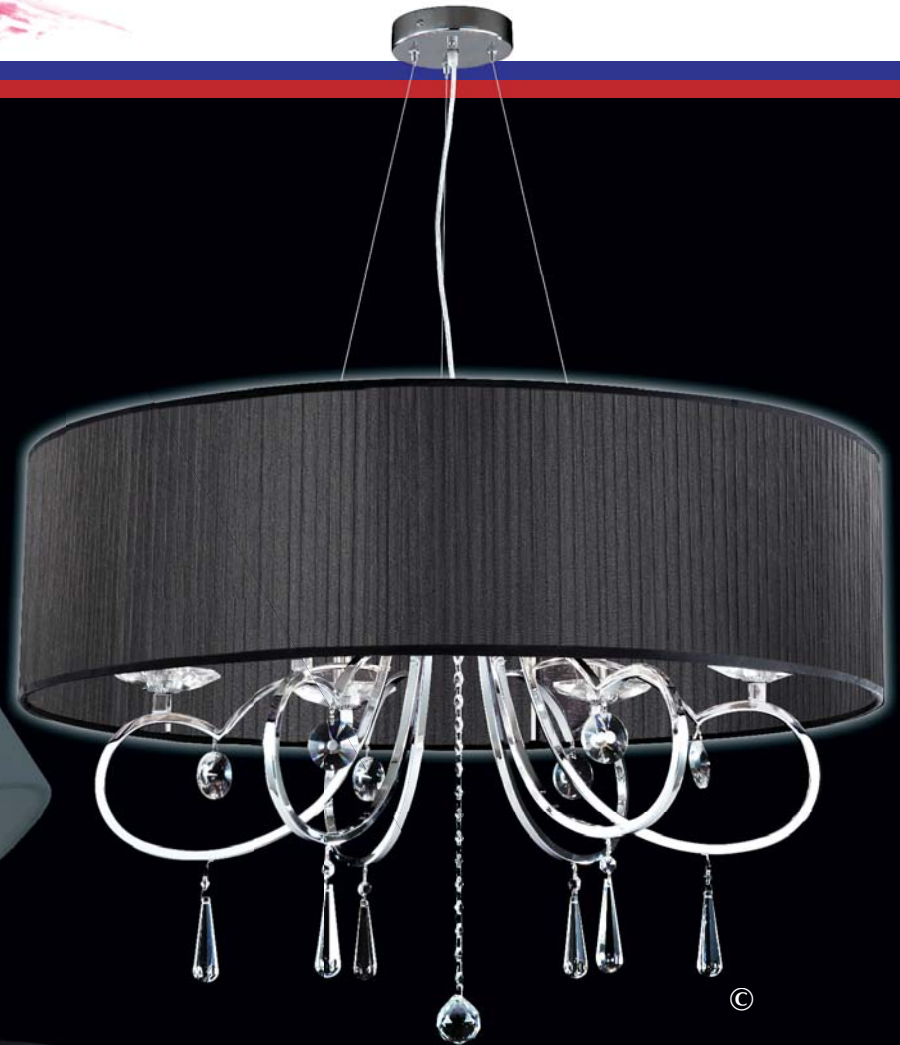

IMPACT™

CRYSTAL CHANDELIERS

40926S22-71

Crystal: IMPERIAL™ (-22) (pictured),
Ø6 x 60w, ↔31"(80cm) x ↓22"(55cm)
Finish: Silver (S).