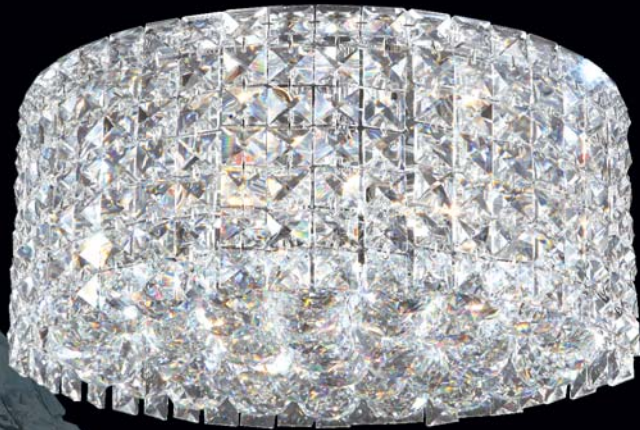

IMPACT™

CRYSTAL CHANDELIERS

©

40383S22
Crystal: IMPERIAL™ (-22) (pictured),
Ø3 x 60w, ↔14" dia. (36cm) x †8" (20cm)
Finish: Silver (S).