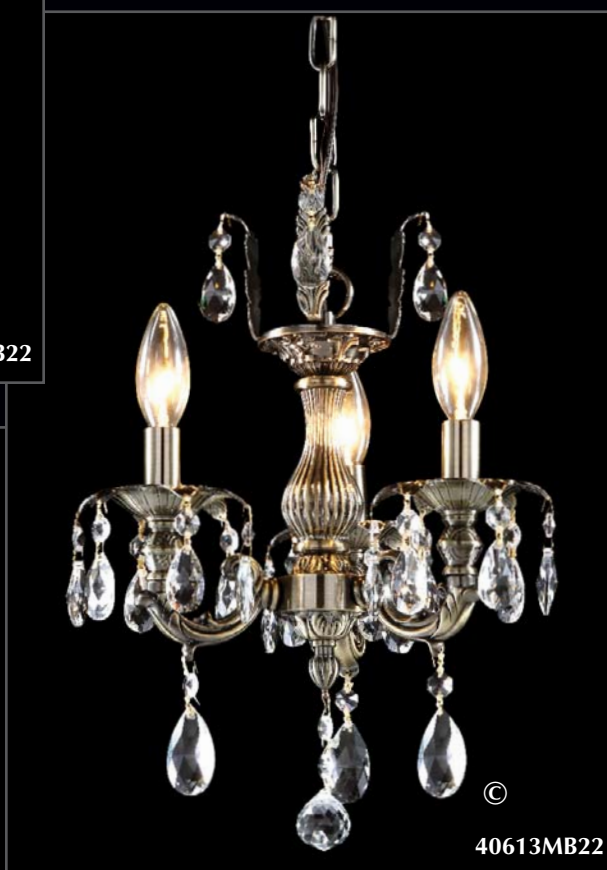

The "Mini Crystal Chandelier" Collection

These small exquisite Chandeliers and pendants are perfect for many settings where "Big" is just too much. Choose from many different shapes and finishes including candelabras and baskets - both in traditional and contemporary styles.

← **40613MB22** (Dual Mount)
Crystal: IMPERIAL™ (-22) (pictured),
Ø3, ↔12"(30cm) x †14"(36cm)
Finish: Monaco Bronze (MB) or
Silver (S).
See page 568 for complete collection.

40613MB22

40613MB22 (Dual Mount) ↑
Crystal: IMPERIAL™ (-22) (pictured),
Ø3 x 60w, 12"(30cm) x †14"(36cm)
Finish: Monaco Bronze (MB) or Silver (S).
See page 568 for complete collection.

40614MB22

Crystal: IMPERIAL™ (-22) (pictured),
Ø4 x 60w, ↔14"(36cm) x †19"(48cm)
Finish: Monaco Bronze (MB) or Silver (S).
See page 568 for complete collection.

IMPACT™ is a division of
james r. moder®
CRYSTAL CHANDELIER INC.