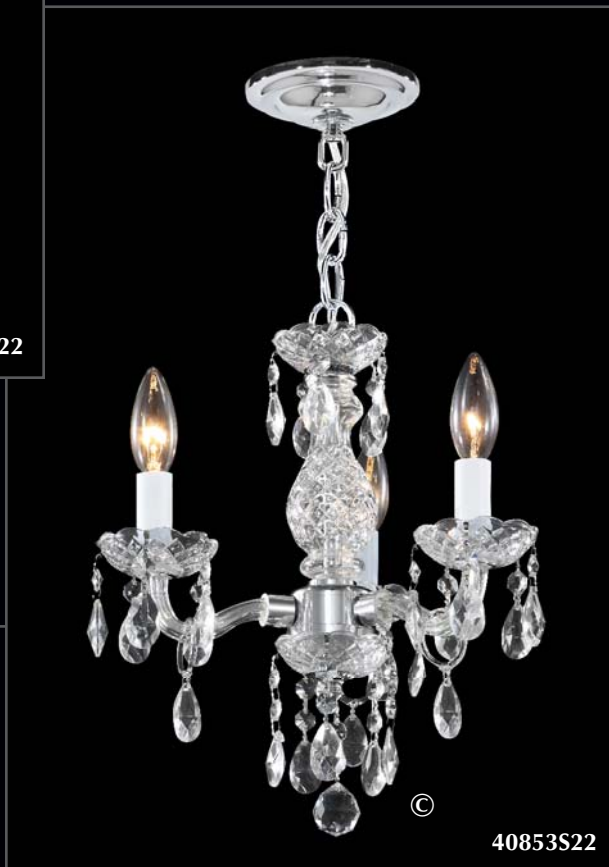

The "Mini Crystal Chandelier" Collection

40843S22

← **40843S22** (Dual Mount)
 Crystal: IMPERIAL™ (-22) (pictured),
 Ø3 x 60w, ↔14"(36cm) x ↓15"(38cm)
 Finish: Silver (S).
 See page 592 for complete collection.

40853S22

40853S22 →
 Crystal: IMPERIAL™ (-22) (pictured),
 Ø3 x 60w, ↔12"(30cm) x ↓14"(36cm)
 Finish: Silver (S).

40824S22

40824S22
 Crystal: IMPERIAL™ (-22) (pictured),
 Ø4 x 60w, ↔14"(36cm) x ↓15"(38cm)
 Finish: Silver (S).

40824S2R (Rosa)

40824S2SM (Smoke)

IMPACT™ is a division of
james r. moder®
 CRYSTAL CHANDELIER INC.

IMPACT™

CRYSTAL CHANDELIERS

40794S22 →

Crystal: IMPERIAL™ (-22) (pictured),
Ø4 x 60w, ↔14"(36cm) x ↑16"(41cm)
Finish: Silver (S).
See page 598 for complete collection.

40794S22

40464S22

↑ 40464S22

Crystal: IMPERIAL™ (-22) (pictured),
Ø4 x 60w, ↔15"(41cm) x ↑18"(46cm)
Finish: Silver (S).
See page 592 for complete collection.

40254S22

40254S22

Crystal: IMPERIAL™ (-22) (pictured),
Ø4 x 60w, ↔16"(41cm) x ↑16"(41cm)
Finish: Silver (S).
See page 278 for complete collection.