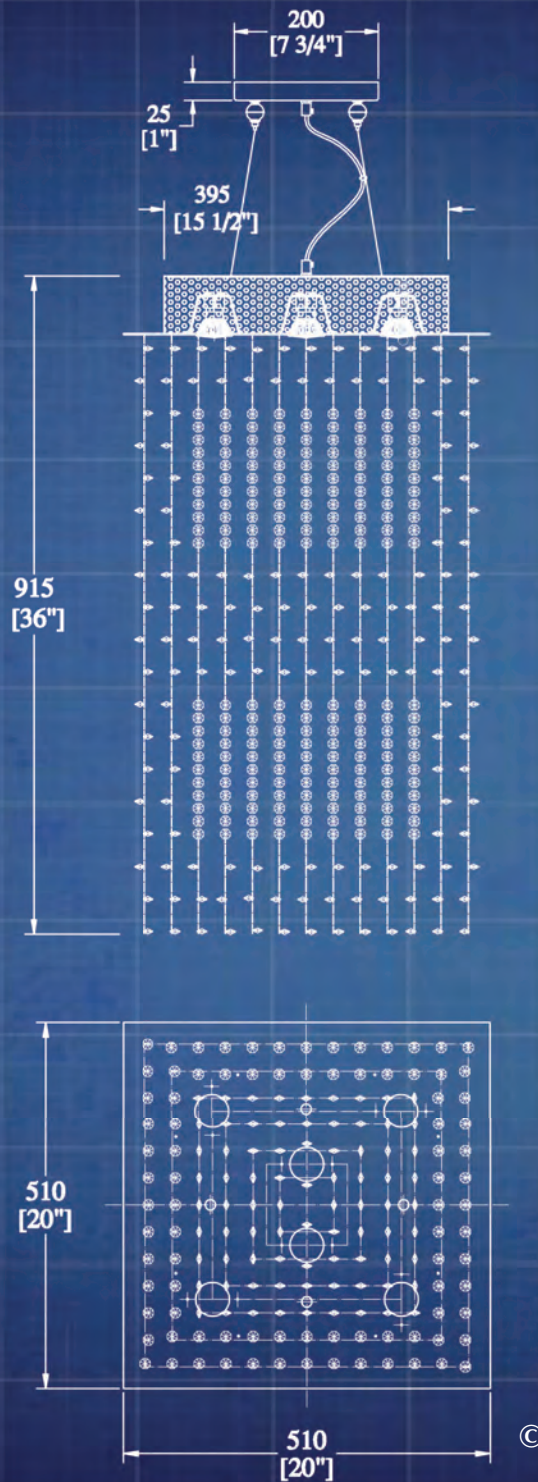

ITEM NO: 96086SX

SIZE: 41" x 7" x 156"  
BULB: E12 x T6

396  
[156"]

140  
[5 1/2"]

Ø1040  
[41"]

Ø1040  
[Ø41"]

Ø680  
[Ø26 3/4"]

©

© COPYRIGHT ALL WORLDWIDE  
RIGHTS RESERVED BY

***james r. moder***®

ITEM NO: 96236SX

SIZE: 42" x 352"  
 BULB: E12 x 88

ITEM NO: 95981SX

SIZE: 60" x 20" x 16"  
 BULB: E12 x 9

ITEM NO: 96269SX

SIZE: 54" x 72"  
BULB: E12 x 27

© COPYRIGHT ALL WORLDWIDE  
RIGHTS RESERVED BY

*james r. moder*®

ITEM NO: 96255SX

SIZE: 44" x 15" x 29"  
 BULB: GU10 x 4

*Through it all, we craft, create and deliver what you envision.  
Your centerpiece will be beyond words to describe - it will be seen,  
it will be felt, it will be experienced - and you will be delighted.*

ITEM NO: 40403SX

SIZE: 20" x 20" x 36"  
BULB: GU10 x 6

11070622

**IMPACT™**  
CRYSTAL CHANDELIERS

ITEM NO: 94451SX

SIZE: 12" x 10" x 48"  
 BULB: E12 x 6

ITEM NO: 2152SX

SIZE: 18" x 12" x 20"  
 BULB: E12 x 9