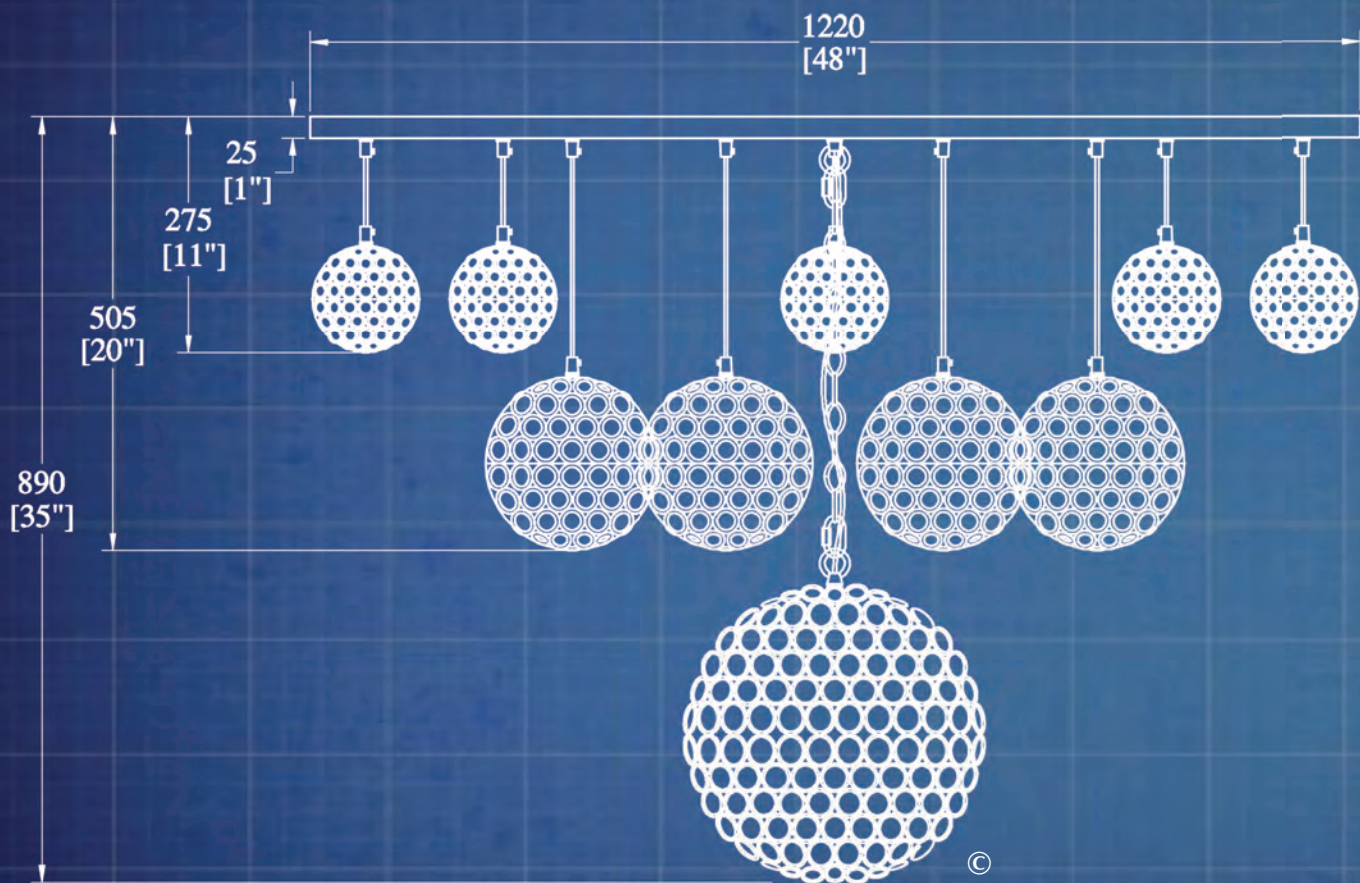

**IMPACT™**  
CRYSTAL CHANDELIERS

ITEM NO: 2157SX

SIZE: 240" x 96" x 72"  
 BULB: E12 x 238

ITEM NO: 2183SX

SIZE: 48" x 35"  
BULB: E12 x 28

© COPYRIGHT ALL WORLDWIDE  
RIGHTS RESERVED BY

*james r. moder*®

ITEM NO: 96086SX

SIZE: 41" x 7" x 156"  
BULB: E12 x T6

396  
[156"]

140  
[5 1/2"]

Ø1040  
[41"]

Ø1040  
[Ø41"]

Ø680  
[Ø26 3/4"]

©