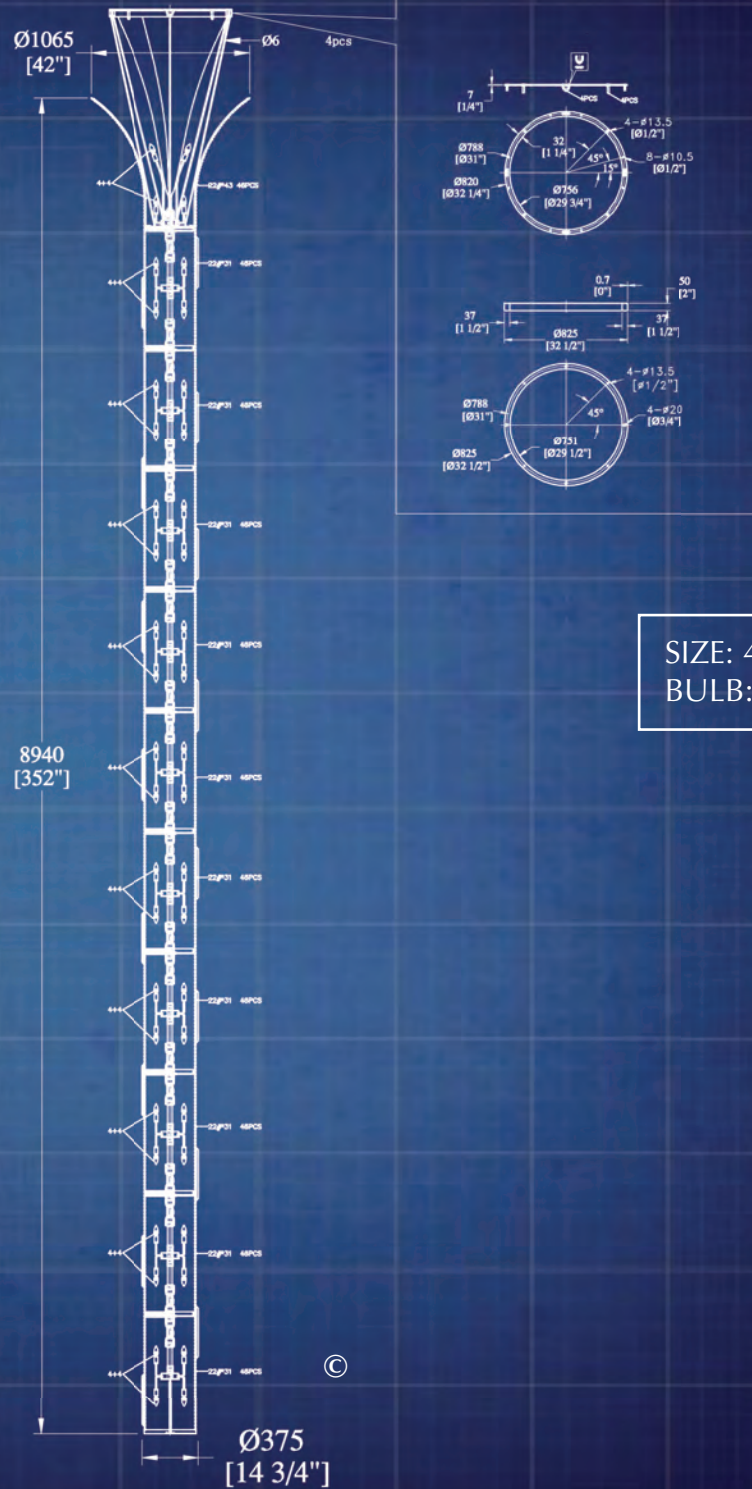

ITEM NO: 92435SX

SIZE: 54" x 96"  
BULB: E12 x 57

© COPYRIGHT ALL WORLDWIDE  
RIGHTS RESERVED BY

*james r. moder*®

ITEM NO: 2161SX

SIZE: 72" x 124"  
 BULB: E12 x 95

ITEM NO: 2124SX

SIZE: 60"x 192"  
BULB: 26 x PAR30LED

ITEM NO: 96086SX

SIZE: 41" x 7" x 156"  
BULB: E12 x T6

396  
[156"]

140  
[5 1/2"]

Ø1040  
[41"]

Ø1040  
[Ø41"]

Ø680  
[Ø26 3/4"]

©

© COPYRIGHT ALL WORLDWIDE  
RIGHTS RESERVED BY

***james r. moder***®

ITEM NO: 96236SX

SIZE: 42" x 352"  
 BULB: E12 x 88

ITEM NO: 95981SX

SIZE: 60" x 20" x 16"  
 BULB: E12 x 9

ITEM NO: 96269SX

SIZE: 54" x 72"  
BULB: E12 x 27

© COPYRIGHT ALL WORLDWIDE  
RIGHTS RESERVED BY

*james r. moder*®

ITEM NO: 96255SX

SIZE: 44" x 15" x 29"  
 BULB: GU10 x 4

*Through it all, we craft, create and deliver what you envision.  
Your centerpiece will be beyond words to describe - it will be seen,  
it will be felt, it will be experienced - and you will be delighted.*