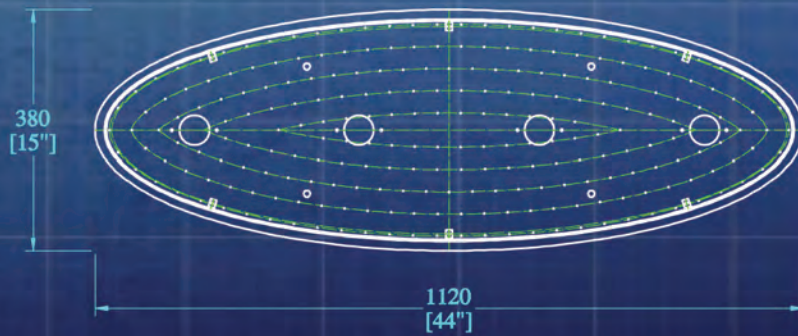

ITEM NO: 96255SX

SIZE: 44" x 15" x 29"
BULB: GU10 x 4