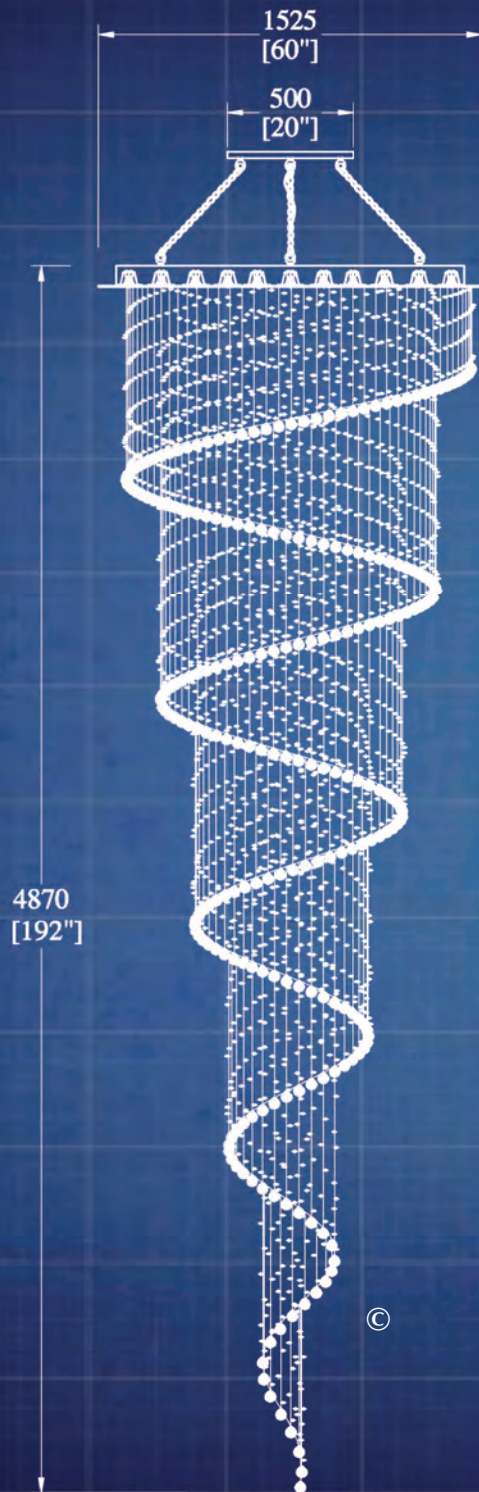

ITEM NO: 92435SX

SIZE: 54" x 96"  
BULB: E12 x 57

© COPYRIGHT ALL WORLDWIDE  
RIGHTS RESERVED BY

*james r. moder*®

ITEM NO: 2161SX

SIZE: 72" x 124"  
 BULB: E12 x 95

ITEM NO: 2124SX

SIZE: 60"x 192"  
BULB: 26 x PAR30LED