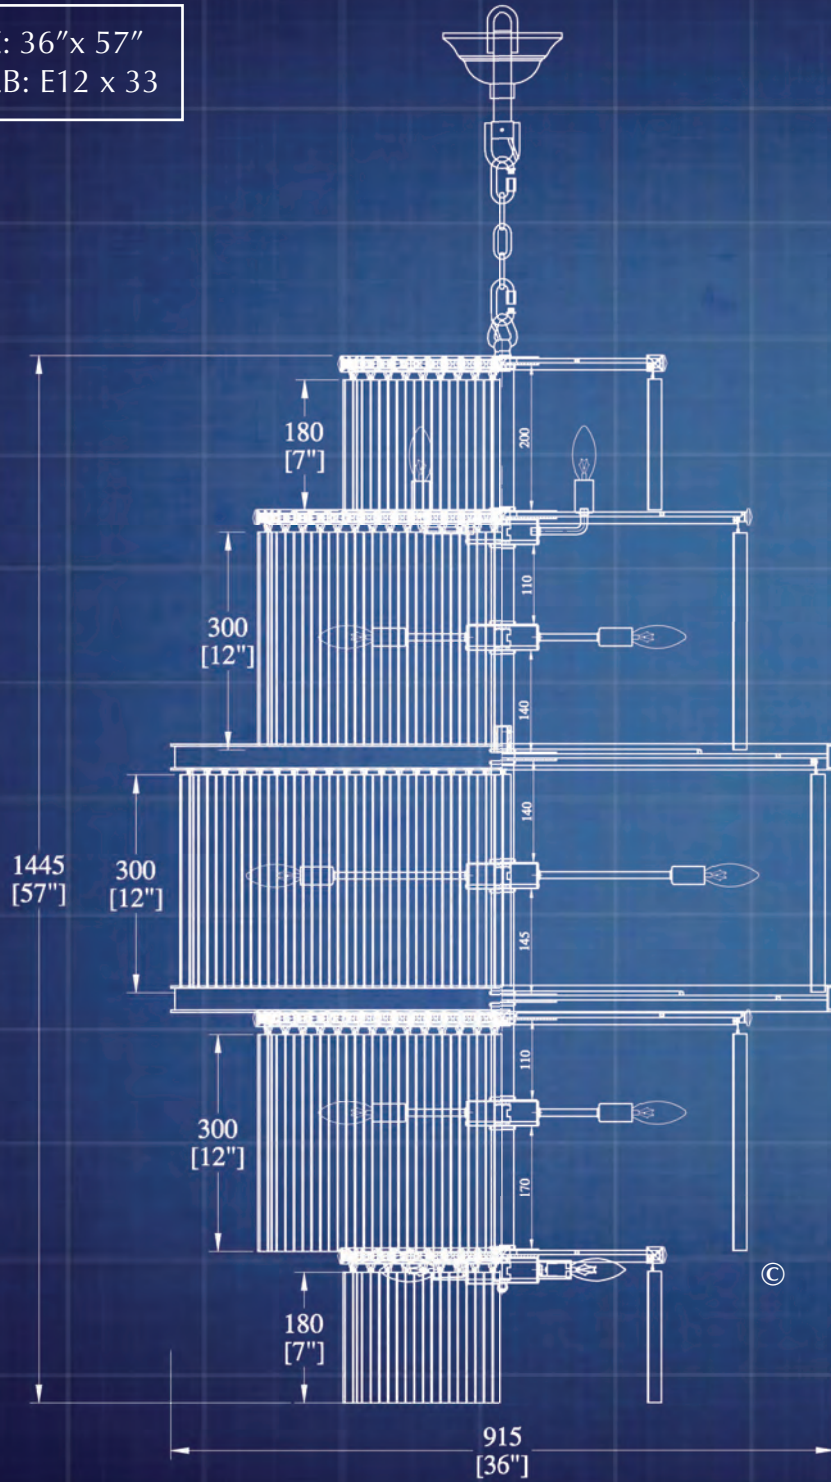

ITEM NO: 96336HBX

SIZE: 36"x 57"  
BULB: E12 x 33

© COPYRIGHT ALL WORLDWIDE  
RIGHTS RESERVED BY

*james r. moder*®