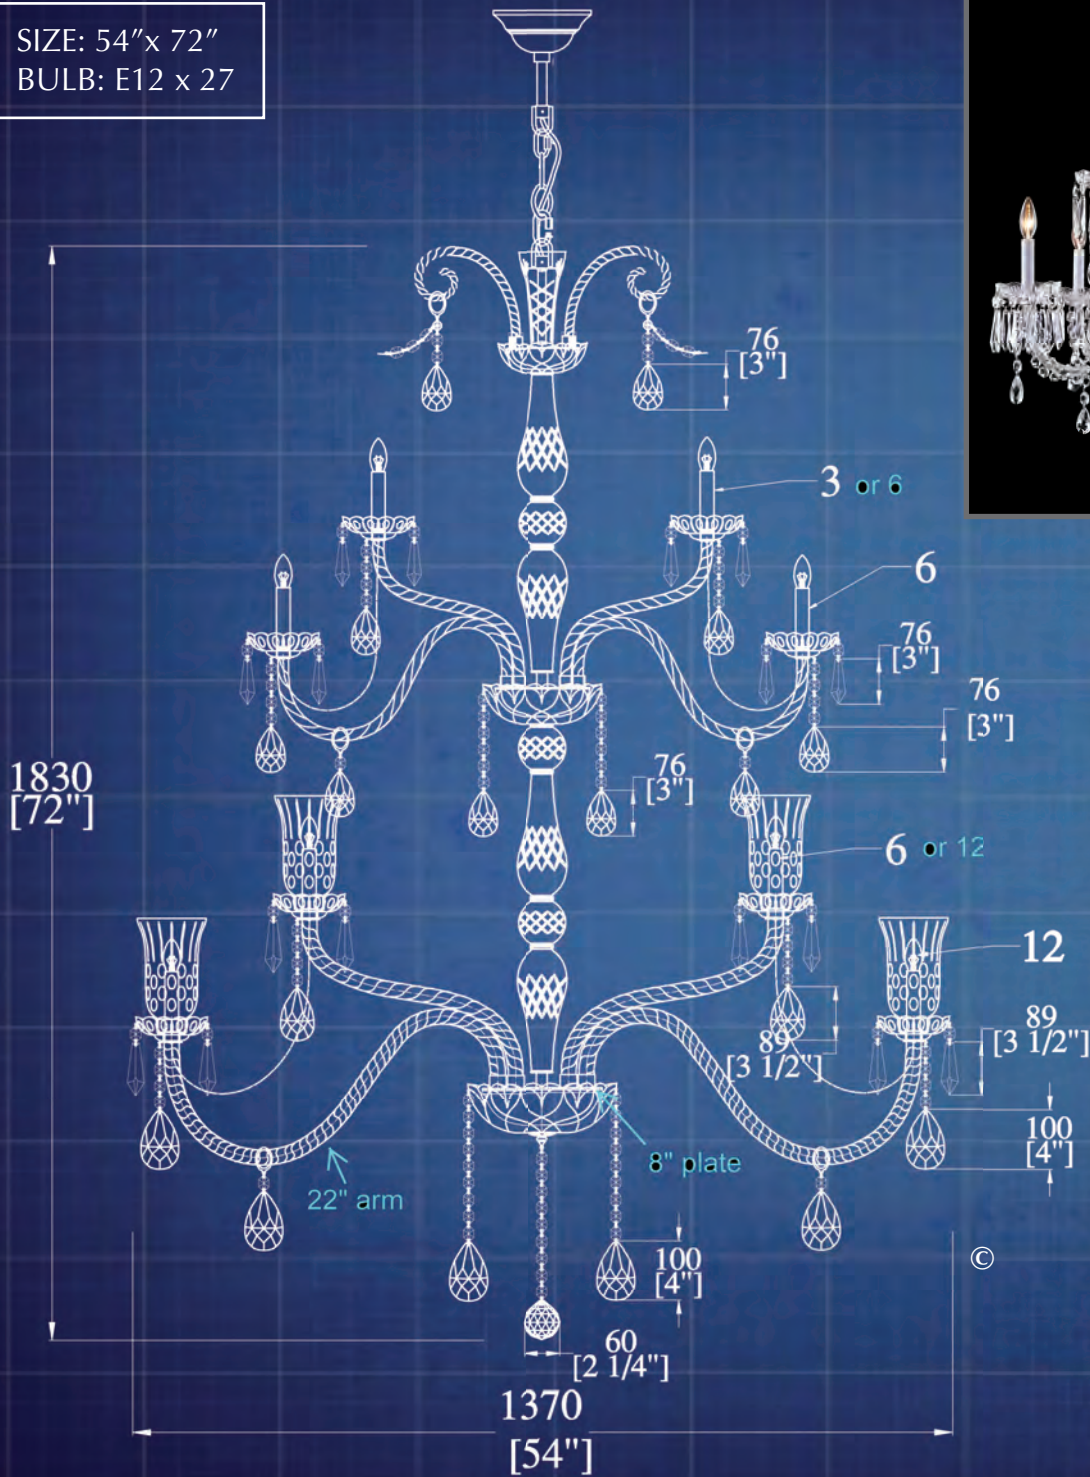

**Project: Banquet  
Hall, Canada**  
 91830SX  
 SIZE: 86" x 96"  
 BULB: E12 x 128

Examples of Design Drawings on the following pages

94139SX  
 SIZE: 26" x 29"  
 BULB: E12 x 12  
**Project: Hotel,  
U.S.A.**

ITEM NO: 96086SX

SIZE: 41" x 7" x 156"  
BULB: E12 x T6

396  
[156"]

140  
[5 1/2"]

Ø1040  
[41"]

Ø1040  
[Ø41"]

Ø680  
[Ø26 3/4"]

©

© COPYRIGHT ALL WORLDWIDE  
RIGHTS RESERVED BY

***james r. moder***®

ITEM NO: 96236SX

SIZE: 42" x 352"  
 BULB: E12 x 88

ITEM NO: 95981SX

SIZE: 60" x 20" x 16"  
 BULB: E12 x 9

ITEM NO: 96269SX

SIZE: 54" x 72"  
BULB: E12 x 27

© COPYRIGHT ALL WORLDWIDE  
RIGHTS RESERVED BY

*james r. moder*®

ITEM NO: 96255SX

SIZE: 44" x 15" x 29"  
 BULB: GU10 x 4

*Through it all, we craft, create and deliver what you envision.  
Your centerpiece will be beyond words to describe - it will be seen,  
it will be felt, it will be experienced - and you will be delighted.*