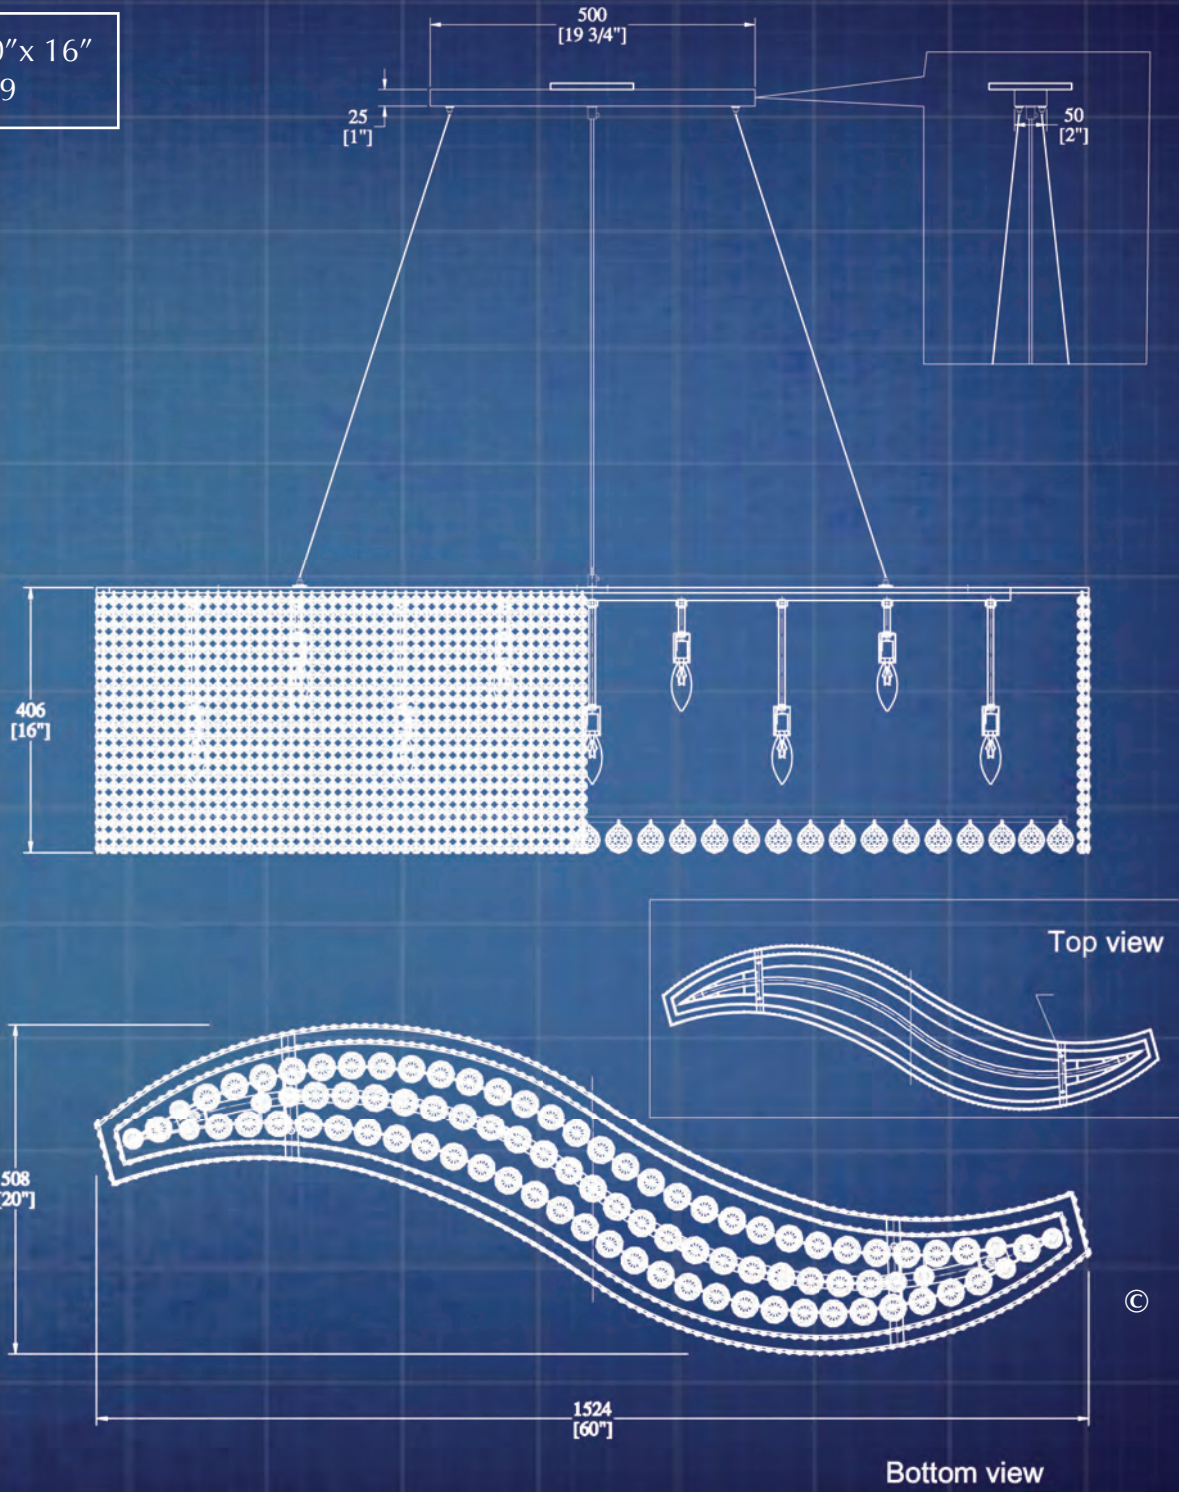

ITEM NO: 96086SX

SIZE: 41" x 7" x 156"  
BULB: E12 x T6

396  
[156"]

140  
[5 1/2"]

Ø1040  
[41"]

Ø1040  
[Ø41"]

Ø680  
[Ø26 3/4"]

©

© COPYRIGHT ALL WORLDWIDE  
RIGHTS RESERVED BY

***james r. moder***®

ITEM NO: 96236SX

SIZE: 42" x 352"  
 BULB: E12 x 88

ITEM NO: 95981SX

SIZE: 60" x 20" x 16"  
 BULB: E12 x 9

ITEM NO: 96269SX

SIZE: 54" x 72"  
BULB: E12 x 27

© COPYRIGHT ALL WORLDWIDE  
RIGHTS RESERVED BY

*james r. moder*®

ITEM NO: 96255SX

SIZE: 44" x 15" x 29"  
 BULB: GU10 x 4

*Through it all, we craft, create and deliver what you envision.  
Your centerpiece will be beyond words to describe - it will be seen,  
it will be felt, it will be experienced - and you will be delighted.*