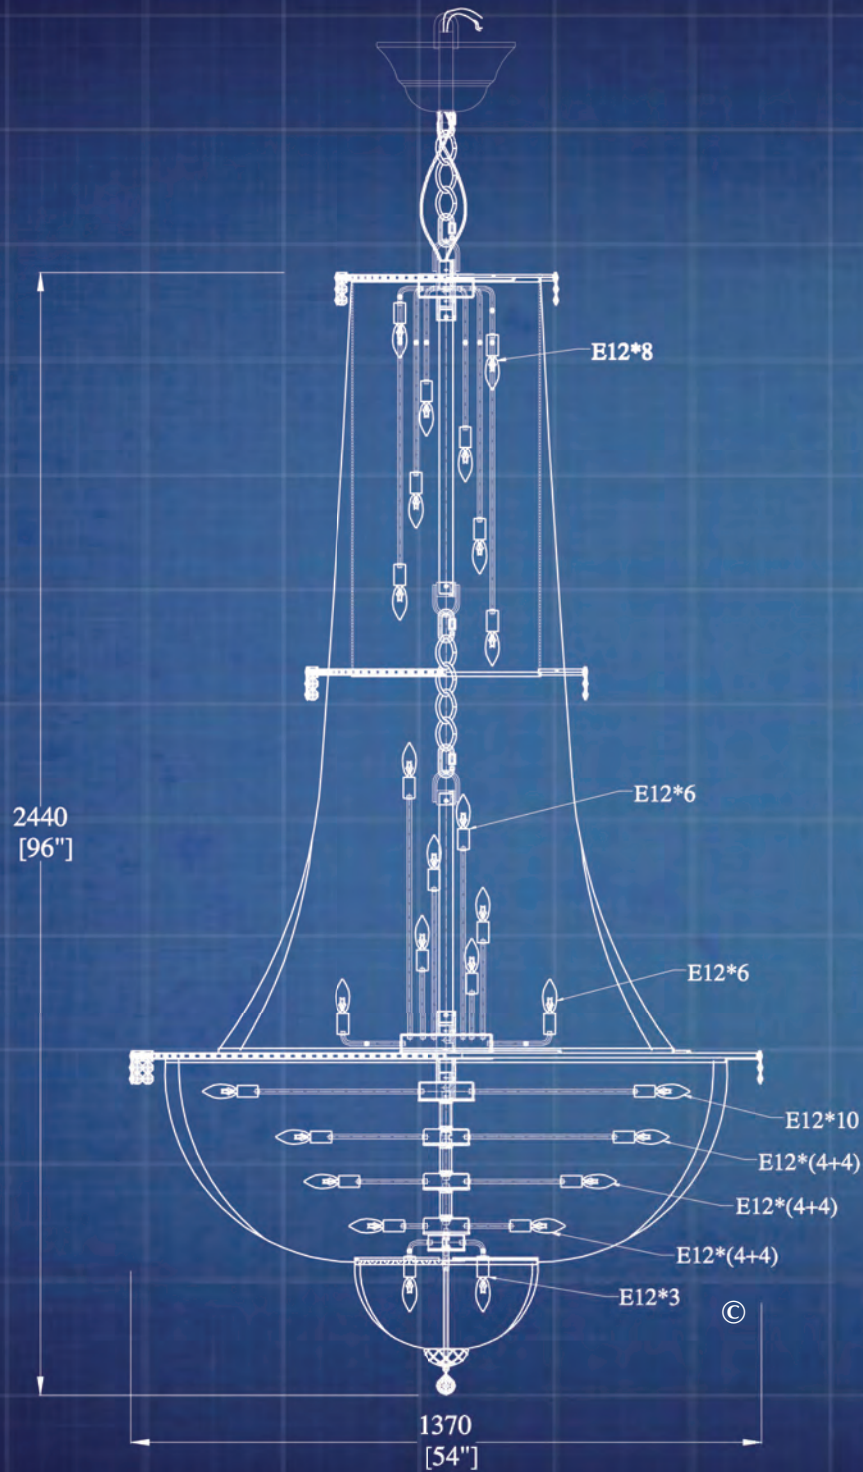

ITEM NO: 96336HBX

SIZE: 36"x 57"  
BULB: E12 x 33

© COPYRIGHT ALL WORLDWIDE  
RIGHTS RESERVED BY

*james r. moder*®

ITEM NO: 92435SX

SIZE: 54" x 96"  
BULB: E12 x 57

© COPYRIGHT ALL WORLDWIDE  
RIGHTS RESERVED BY

*james r. moder*®

ITEM NO: 2161SX

SIZE: 72" x 124"  
 BULB: E12 x 95

ITEM NO: 2124SX

SIZE: 60"x 192"  
BULB: 26 x PAR30LED

ITEM NO: 96086SX

SIZE: 41" x 7" x 156"  
BULB: E12 x T6

396  
[156"]

140  
[5 1/2"]

Ø1040  
[41"]

Ø1040  
[Ø41"]

Ø680  
[Ø26 3/4"]

©

© COPYRIGHT ALL WORLDWIDE  
RIGHTS RESERVED BY

***james r. moder***®

ITEM NO: 96236SX

SIZE: 42" x 352"  
 BULB: E12 x 88

ITEM NO: 95981SX

SIZE: 60" x 20" x 16"  
 BULB: E12 x 9

ITEM NO: 96269SX

SIZE: 54" x 72"  
BULB: E12 x 27