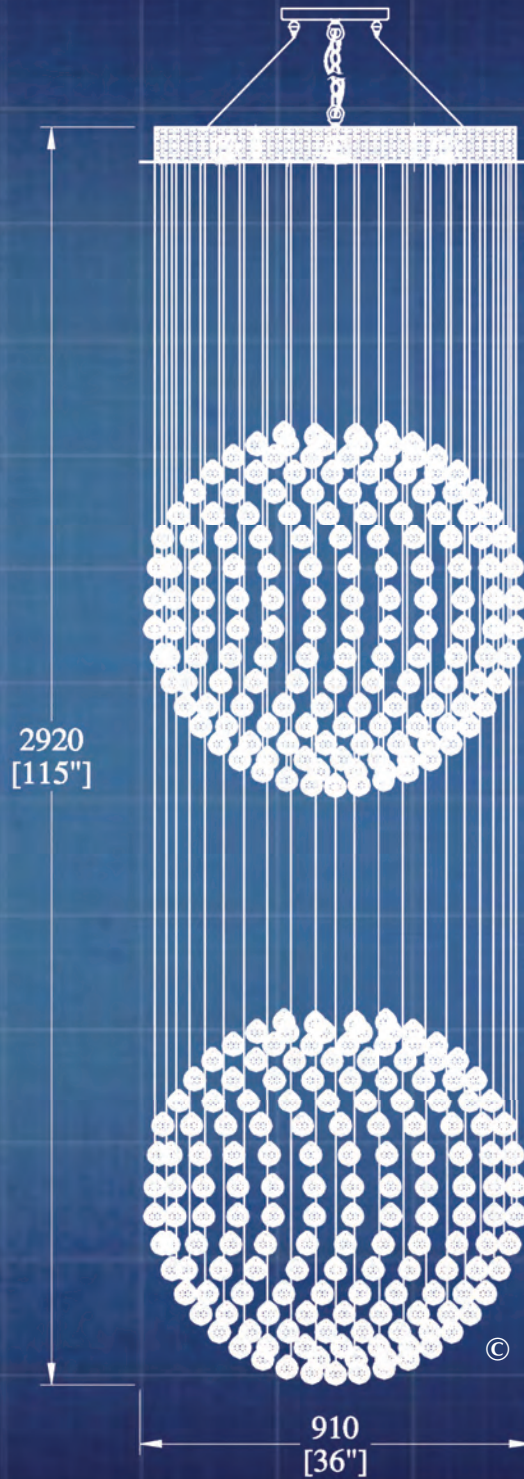

IMPACT™

CRYSTAL CHANDELIERS

ITEM NO: 40422SX

SIZE: 36" x 115"
BULB: GU10 x 15