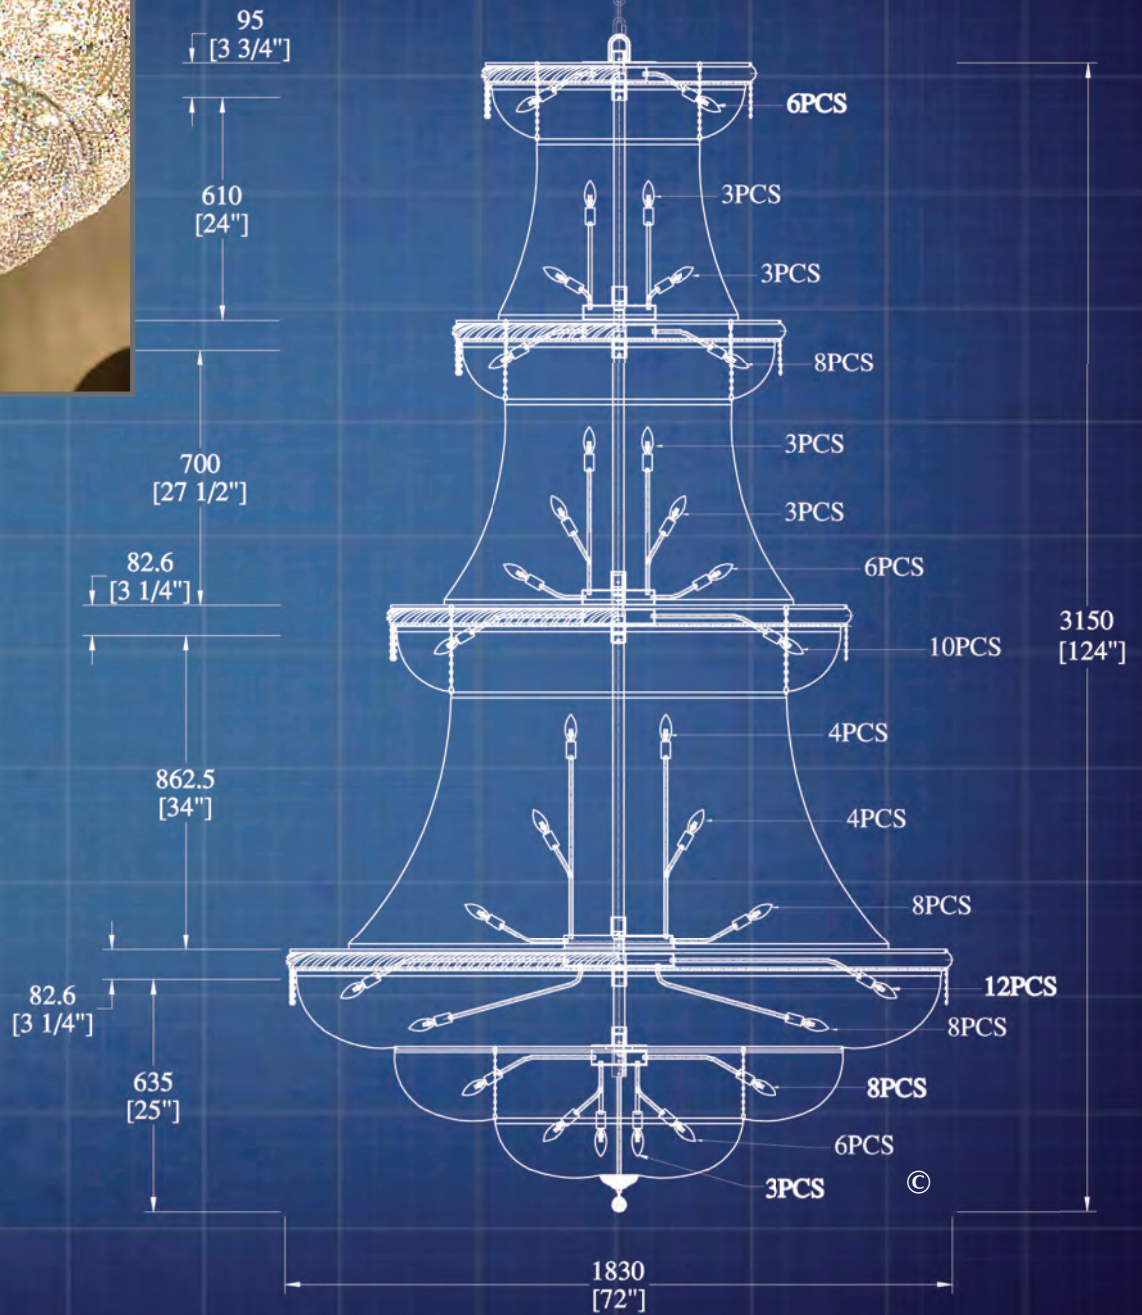

ITEM NO: 92435SX

SIZE: 54" x 96"  
BULB: E12 x 57

© COPYRIGHT ALL WORLDWIDE  
RIGHTS RESERVED BY

*james r. moder*®

ITEM NO: 2161SX

SIZE: 72" x 124"  
 BULB: E12 x 95

ITEM NO: 2124SX

SIZE: 60"x 192"  
BULB: 26 x PAR30LED