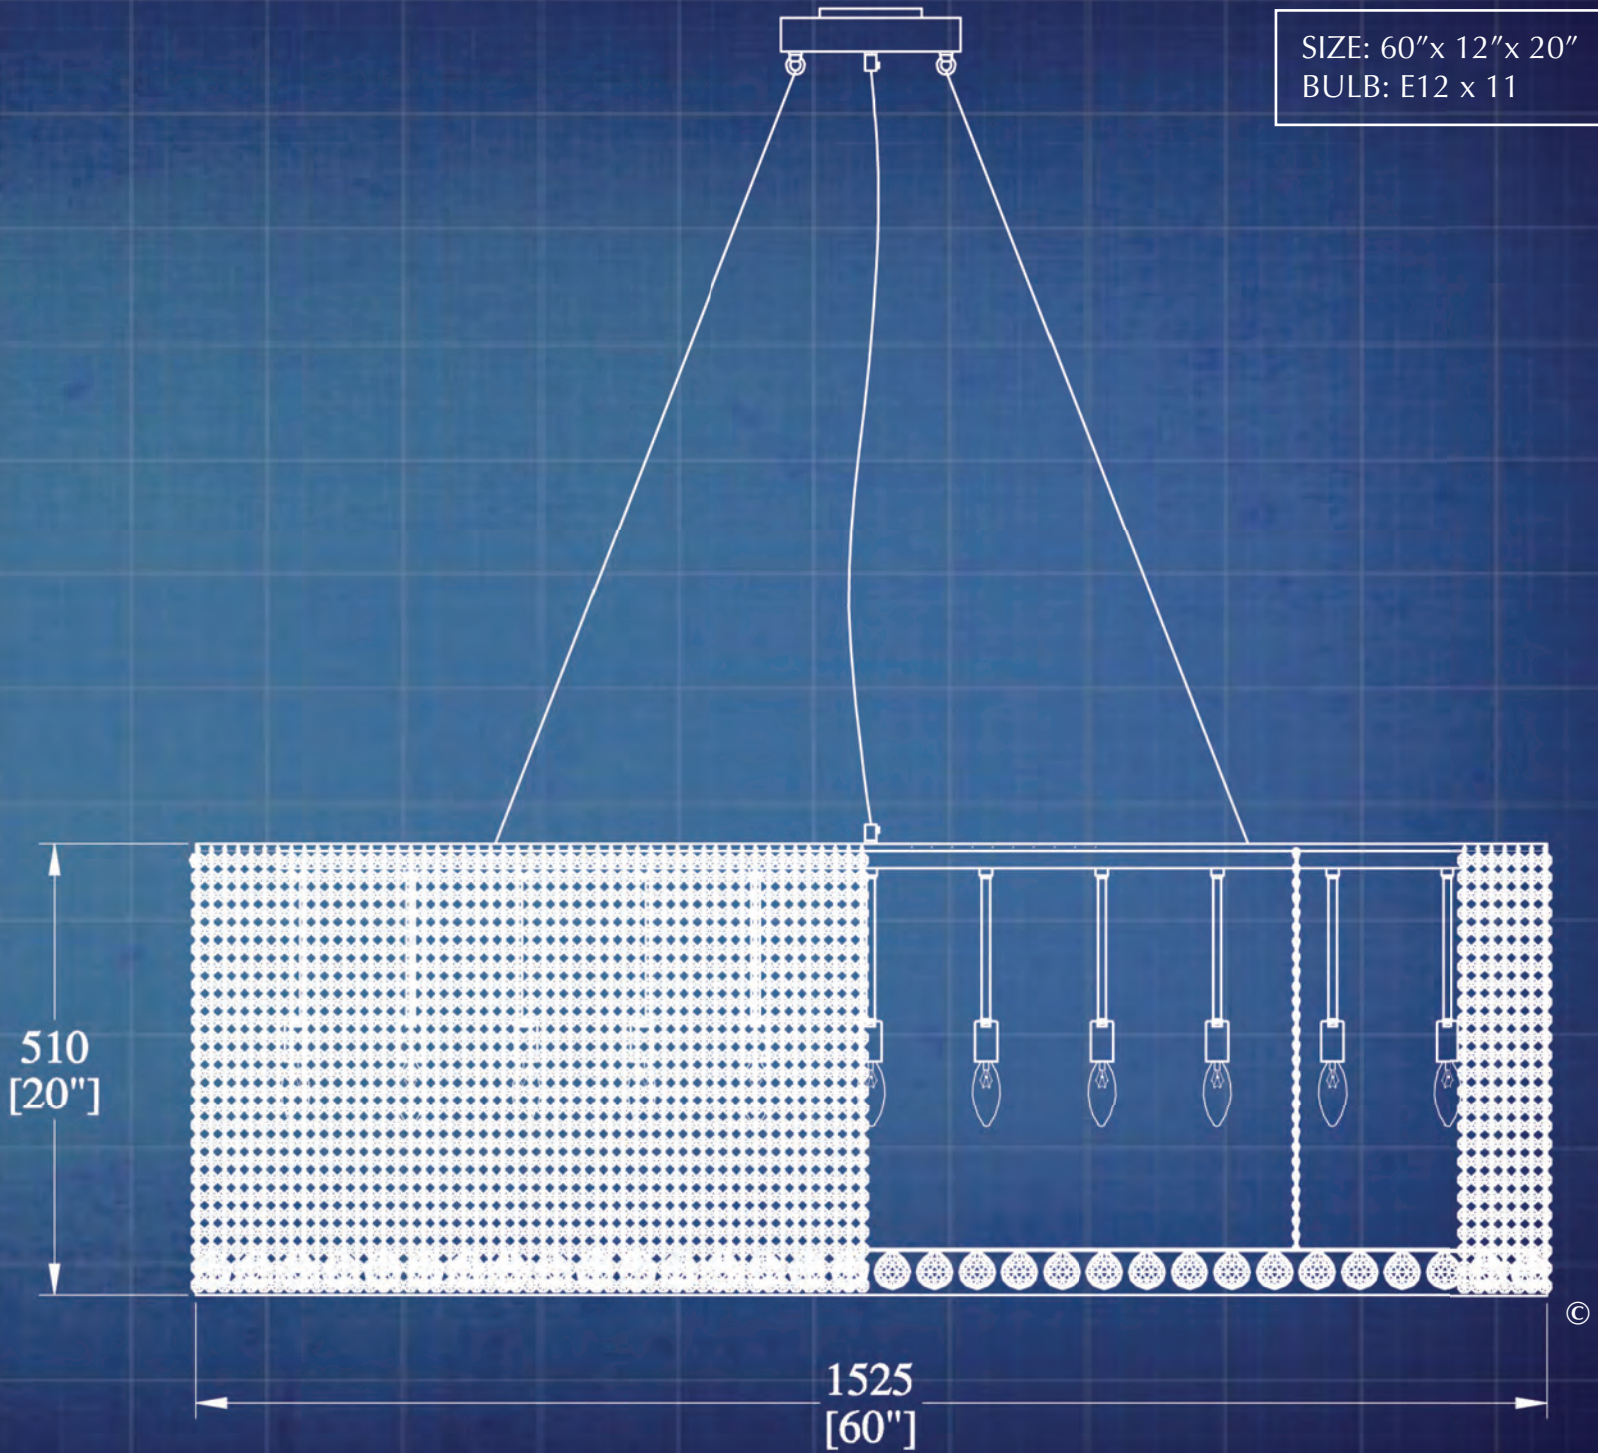

IMPACT™

CRYSTAL CHANDELIERS

ITEM NO: 40520SX

SIZE: 60" x 12" x 20"
BULB: E12 x 11