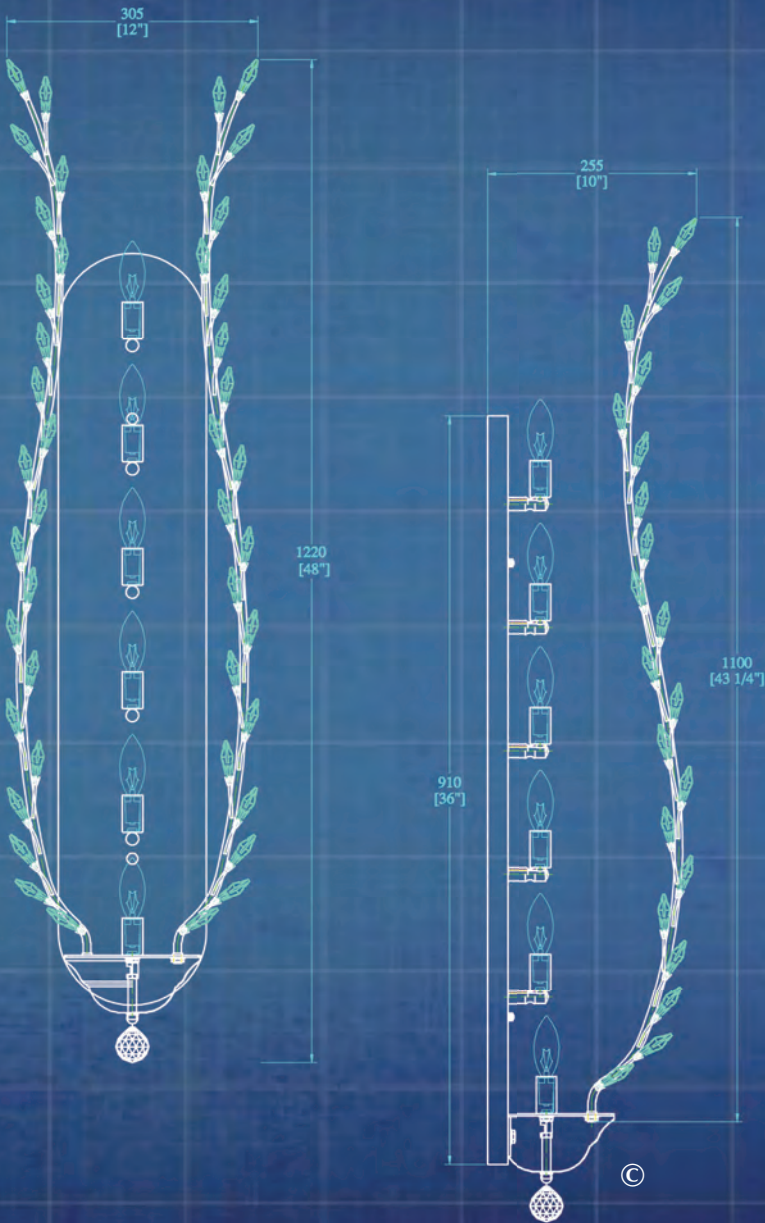

ITEM NO: 96086SX

SIZE: 41" x 7" x 156"  
BULB: E12 x T6

396  
[156"]

140  
[5 1/2"]

Ø1040  
[41"]

Ø1040  
[Ø41"]

Ø680  
[Ø26 3/4"]

©

© COPYRIGHT ALL WORLDWIDE  
RIGHTS RESERVED BY

***james r. moder***®

ITEM NO: 96236SX

SIZE: 42" x 352"  
 BULB: E12 x 88

ITEM NO: 95981SX

SIZE: 60" x 20" x 16"  
 BULB: E12 x 9

ITEM NO: 96269SX

SIZE: 54" x 72"  
BULB: E12 x 27

© COPYRIGHT ALL WORLDWIDE  
RIGHTS RESERVED BY

*james r. moder*®

ITEM NO: 96255SX

SIZE: 44" x 15" x 29"  
 BULB: GU10 x 4

*Through it all, we craft, create and deliver what you envision.  
Your centerpiece will be beyond words to describe - it will be seen,  
it will be felt, it will be experienced - and you will be delighted.*

ITEM NO: 40403SX

SIZE: 20" x 20" x 36"  
BULB: GU10 x 6

11070622

**IMPACT™**  
CRYSTAL CHANDELIERS

ITEM NO: 94451SX

SIZE: 12" x 10" x 48"  
 BULB: E12 x 6

ITEM NO: 2152SX

SIZE: 18" x 12" x 20"  
 BULB: E12 x 9