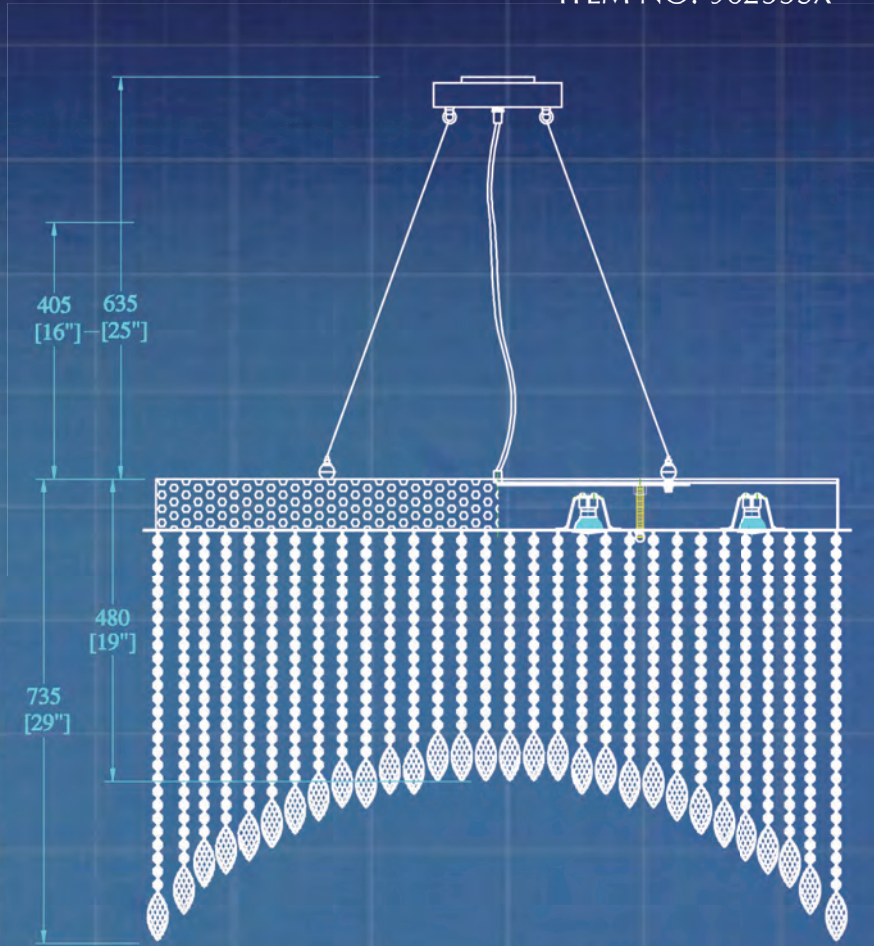

ITEM NO: 96086SX

SIZE: 41" x 7" x 156"  
BULB: E12 x T6

396  
[156"]

140  
[5 1/2"]

Ø1040  
[41"]

Ø1040  
[Ø41"]

Ø680  
[Ø26 3/4"]

©

© COPYRIGHT ALL WORLDWIDE  
RIGHTS RESERVED BY

***james r. moder***®

ITEM NO: 96236SX

SIZE: 42" x 352"  
 BULB: E12 x 88

ITEM NO: 95981SX

SIZE: 60" x 20" x 16"  
 BULB: E12 x 9

ITEM NO: 96269SX

SIZE: 54" x 72"  
BULB: E12 x 27

© COPYRIGHT ALL WORLDWIDE  
RIGHTS RESERVED BY

*james r. moder*®

ITEM NO: 96255SX

SIZE: 44" x 15" x 29"  
 BULB: GU10 x 4

*Through it all, we craft, create and deliver what you envision.  
Your centerpiece will be beyond words to describe - it will be seen,  
it will be felt, it will be experienced - and you will be delighted.*