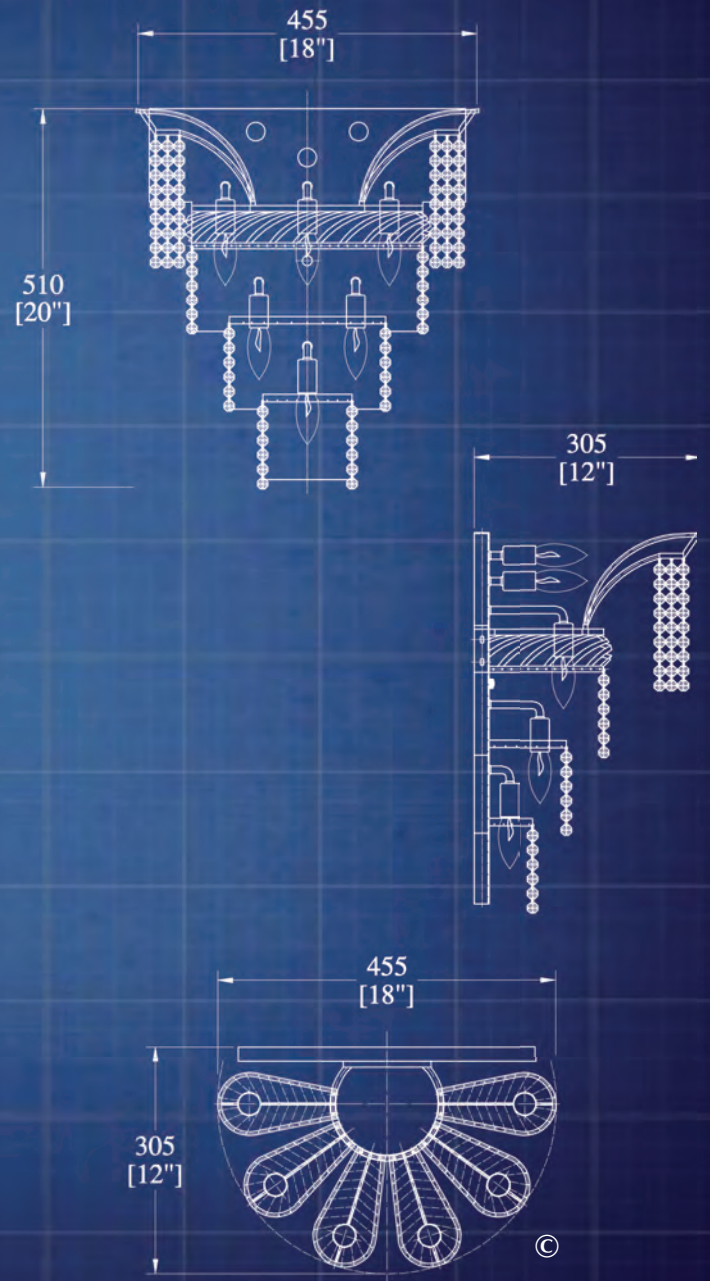

ITEM NO: 96086SX

SIZE: 41" x 7" x 156"  
BULB: E12 x T6

396  
[156"]

140  
[5 1/2"]

Ø1040  
[41"]

Ø1040  
[Ø41"]

Ø680  
[Ø26 3/4"]

©

© COPYRIGHT ALL WORLDWIDE  
RIGHTS RESERVED BY

***james r. moder***®

ITEM NO: 96236SX

SIZE: 42" x 352"  
 BULB: E12 x 88

ITEM NO: 95981SX

SIZE: 60" x 20" x 16"  
 BULB: E12 x 9

ITEM NO: 96269SX

SIZE: 54" x 72"  
BULB: E12 x 27

© COPYRIGHT ALL WORLDWIDE  
RIGHTS RESERVED BY

*james r. moder*®

ITEM NO: 96255SX

SIZE: 44" x 15" x 29"  
 BULB: GU10 x 4

*Through it all, we craft, create and deliver what you envision.  
Your centerpiece will be beyond words to describe - it will be seen,  
it will be felt, it will be experienced - and you will be delighted.*

ITEM NO: 40403SX

SIZE: 20" x 20" x 36"  
BULB: GU10 x 6

11070622

**IMPACT™**  
CRYSTAL CHANDELIERS

ITEM NO: 94451SX

SIZE: 12" x 10" x 48"  
 BULB: E12 x 6

ITEM NO: 2152SX

SIZE: 18" x 12" x 20"  
 BULB: E12 x 9