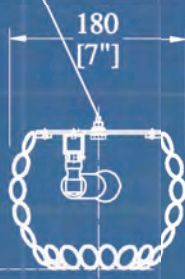

ITEM NO: 96086SX

SIZE: 41" x 7" x 156"  
BULB: E12 x T6

396  
[156"]

140  
[5 1/2"]

Ø1040  
[41"]

Ø1040  
[Ø41"]

Ø680  
[Ø26 3/4"]

©