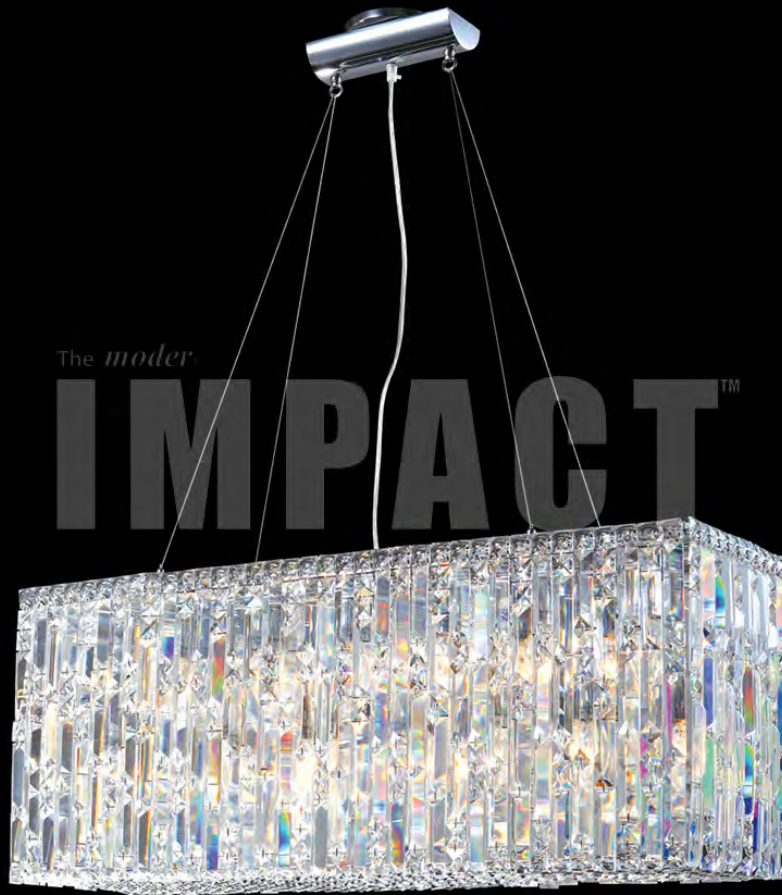

james r. moder® / *moder's* **IMPACT**™ CRYSTAL CHANDELIER *Fashion*
BEVERLY HILLS • NEW YORK • PARIS • LONDON • TOKYO • VANCOUVER

40337S22

Model #: **40337S22**
Contemporary Collection

Specifications

SKU: 40337S22

Finish: Silver

Crystal: IMPERIAL Crystal (Clear)

Arms: N/A

Shades: N/A

H: 13 D/L: 33 W: 9 Extends: N/A (inches)

Hanging Weight: 36 (lbs)

Number of Bulbs: 24

Type of Bulbs: E12