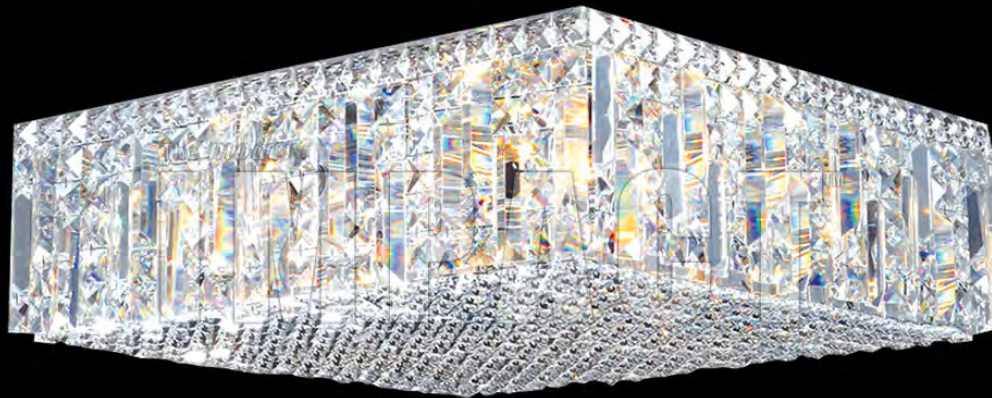

*james r. moder*® / *moder's* **IMPACT**™ CRYSTAL CHANDELIER *Fashion*  
BEVERLY HILLS • NEW YORK • PARIS • LONDON • TOKYO • VANCOUVER

40345S22

Model #: **40345S22**  
Contemporary Collection

Specifications

SKU: 40345S22

Finish: Silver

Crystal: IMPERIAL Crystal (Clear)

Arms: N/A

Shades: N/A

H: 8 D/L: 20 W: 20 Extends: N/A (inches)

Hanging Weight: 25 (lbs)

Number of Bulbs: 12