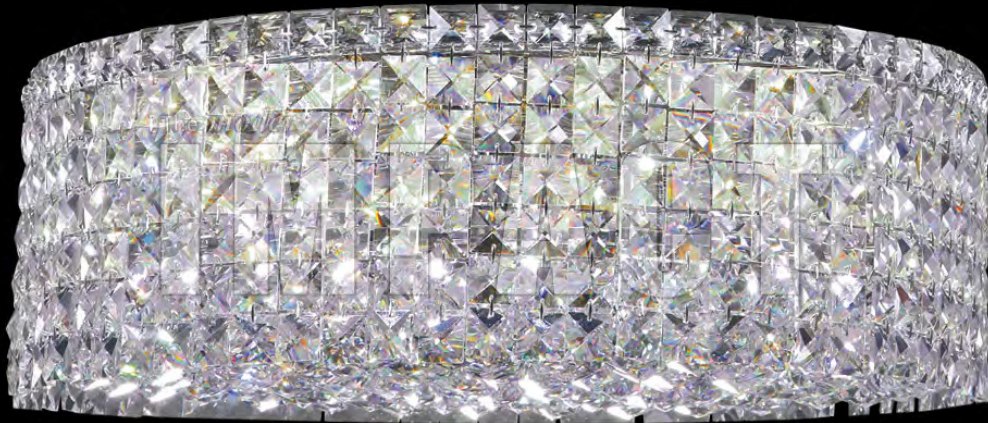

james r. moder® / *moder's* **IMPACT**™ CRYSTAL CHANDELIER *Fashion*
BEVERLY HILLS • NEW YORK • PARIS • LONDON • TOKYO • VANCOUVER

40386S22

Model #: **40386S22**
Contemporary Collection

Specifications

SKU: 40386S22

Finish: Silver

Crystal: IMPERIAL Crystal (Clear)

Arms: N/A

Shades: N/A

H: 8 D/L: 20 W: N/A Extends: N/A (inches)

Hanging Weight: 40 (lbs)

Number of Bulbs: 12

Type of Bulbs: E12