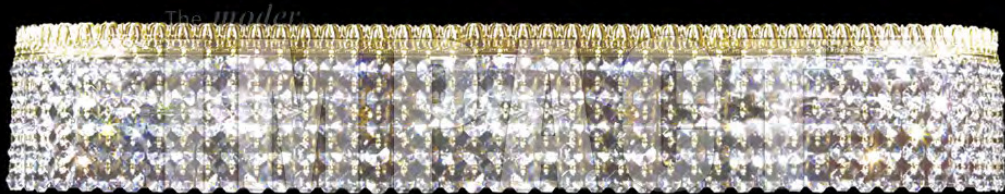

james r. moder® / *moder's* **IMPACT**™ CRYSTAL CHANDELIER *Fashion*
BEVERLY HILLS • NEW YORK • PARIS • LONDON • TOKYO • VANCOUVER

40537G22

Model #: **40537G22**

Imperial Collection

Specifications

SKU: 40537G22

Finish: Gold

Crystal: IMPERIAL Crystal (Clear)

Arms: N/A

Shades: N/A

H: 5 D/L: 32 W: N/A Extends: 5 (inches)

Hanging Weight: 11 (lbs)

Number of Bulbs: 8

Type of Bulbs: E12