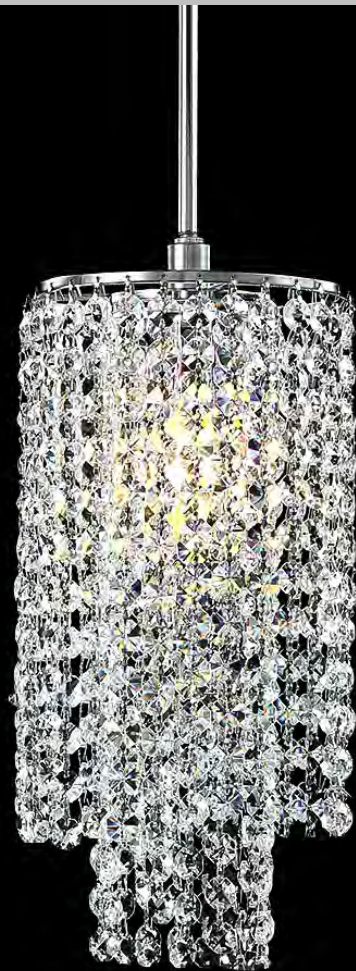

*james r. moder*® / *moder's IMPACT*™ CRYSTAL CHANDELIER *Fashion*  
BEVERLY HILLS • NEW YORK • PARIS • LONDON • TOKYO • VANCOUVER

41041S22

Model #: **41041S22**  
Contemporary Collection

Specifications

SKU: 41041S22

Finish: Silver

Crystal: IMPERIAL Crystal (Clear)

Arms: N/A

Shades: N/A

H: 12 D/L: 6 W: N/A Extends: N/A (inches)

Hanging Weight: 5 (lbs)

Number of Bulbs: 1

Type of Bulbs: E12

Circuits: 1

Voltage: 120

Max Wattage: 60

LED: N/A

*Note: Photo is representative of this model  
but may vary in crystal, finish, or shade options*

Call **1-800-840-7158**  
for prices, to view, order and locate your  
closest JRM Crystal Gallery Showroom.