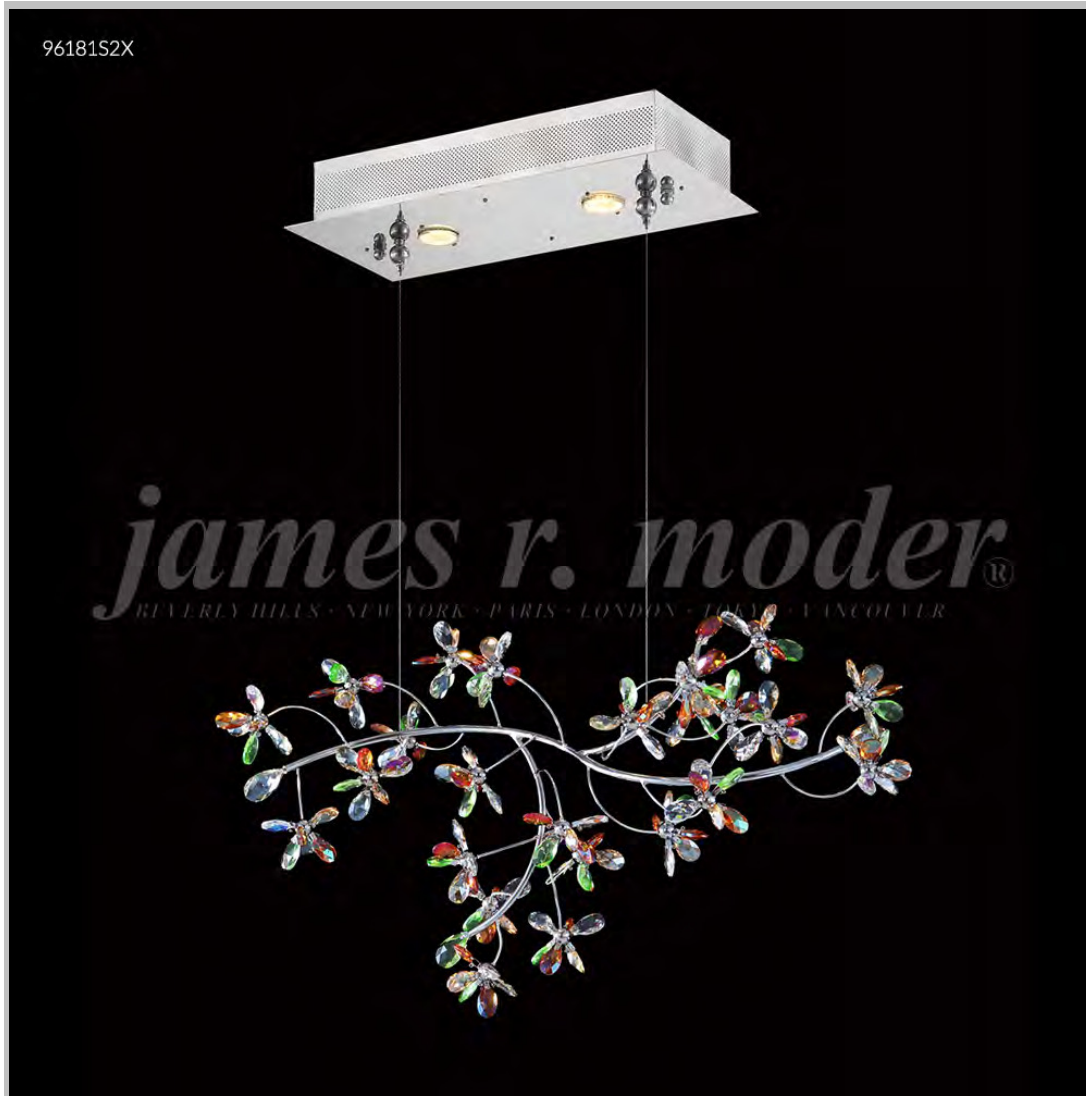

*james r. moder*® / *moder's IMPACT*™ CRYSTAL CHANDELIER *Fashion*  
BEVERLY HILLS • NEW YORK • PARIS • LONDON • TOKYO • VANCOUVER

96181S2X

Model #: **96181S2X**  
Continental Fashion Collection

Specifications

SKU: 96181S2X

Finish: Silver

Crystal: IMPERIAL Crystal (All Colors)

Arms: N/A

Shades: N/A

H: 15 D/L: 29 W: 9 Extends: N/A (inches)

Hanging Weight: 13 (lbs)

Number of Bulbs: 2

Type of Bulbs: MR16/GU10 base

Circuits: 1

Voltage: 120

Max Wattage: 35

LED: N/A

*Note: Photo is representative of this model  
but may vary in crystal, finish, or shade options*

Call **1-800-840-7158**  
for prices, to view, order and locate your  
closest JRM Crystal Gallery Showroom.