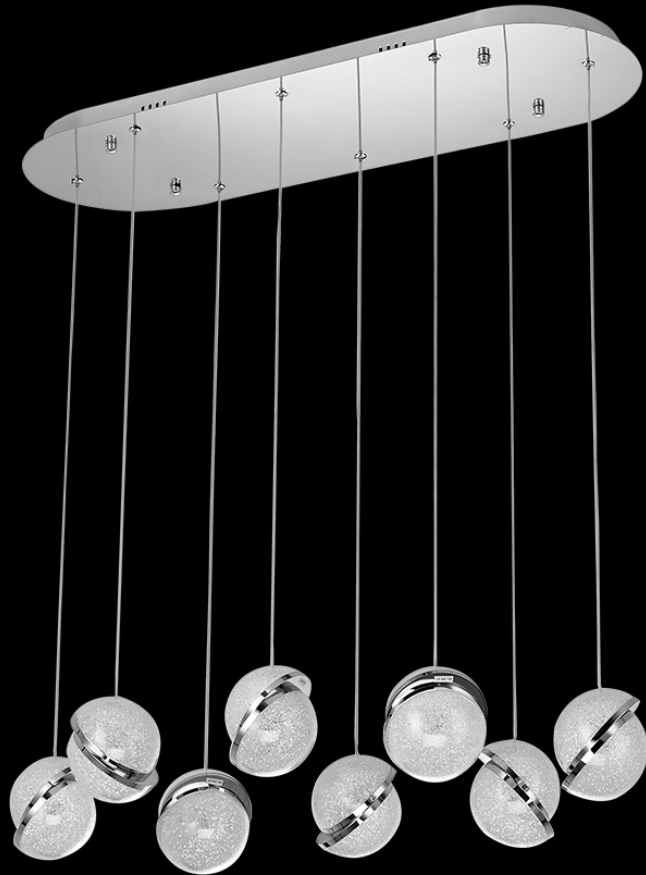

*james r. moder*® / *moder's* **IMPACT™** CRYSTAL CHANDELIER *Fashion*  
BEVERLY HILLS • NEW YORK • PARIS • LONDON • TOKYO • VANCOUVER

96578S22 LED

Model #: **96578S22LED**  
Crystal Ice Collection

Specifications

SKU: 96578S22LED

Finish: Silver

Crystal: IMPERIAL Crystal (Sand)

Arms: N/A

Shades: N/A

H: 40 D/L: 34 W: 14 Extends: N/A (inches)

Hanging Weight: 18 (lbs)

Number of Bulbs: 8

Type of Bulbs: LED 3000K

Circuits: 1

Voltage: 120

Max Wattage: 80

LED: 3000K, Dimmable

*Note: Photo is representative of this model  
but may vary in crystal, finish, or shade options*

Call **1-800-840-7158**  
for prices, to view, order and locate your  
closest JRM Crystal Gallery Showroom.