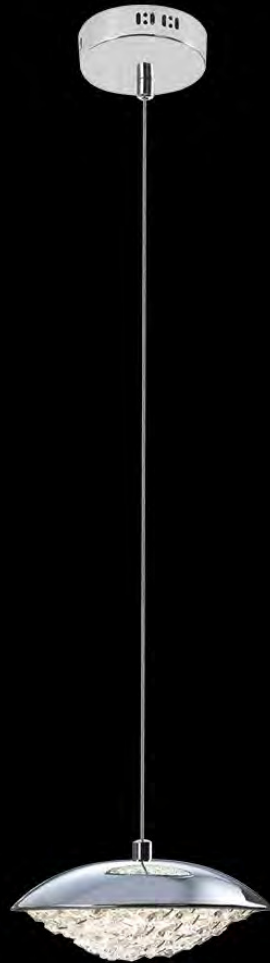

james r. moder® / *moder's* **IMPACT**™ CRYSTAL CHANDELIER *Fashion*
BEVERLY HILLS • NEW YORK • PARIS • LONDON • TOKYO • VANCOUVER

96641S22 LED

Model #: **96641S22LED**

Galaxy Collection

Specifications

SKU: 96641S22LED

Finish: Silver

Crystal: IMPERIAL Crystal (Clear)

Arms: N/A

Shades: N/A

H: 3 D/L: 7 W: N/A Extends: N/A (inches)

Hanging Weight: 4 (lbs)

Number of Bulbs: 1

Type of Bulbs: LED 3000K

Circuits: 1

Voltage: 120

Max Wattage: 8

LED: 3000K, Dimmable

*Note: Photo is representative of this model
but may vary in crystal, finish, or shade options*

Call **1-800-840-7158**

for prices, to view, order and locate your
closest JRM Crystal Gallery Showroom.