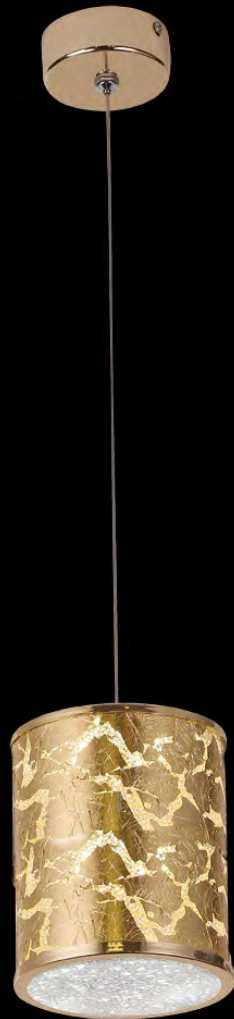

*james r. moder*® / *moder's* **IMPACT**™ CRYSTAL CHANDELIER *Fashion*  
BEVERLY HILLS • NEW YORK • PARIS • LONDON • TOKYO • VANCOUVER

96701G22 LED

Model #: **96701G22LED**  
Gold Leaf Collection

Specifications

SKU: 96701G22LED

Finish: Gold

Crystal: IMPERIAL (Sand)

Arms: N/A

Shades: N/A

H: 6 D/L: 5 W: N/A Extends: N/A (inches)

Hanging Weight: 2 (lbs)

Number of Bulbs: 1

Type of Bulbs: LED E12

Circuits: 1

Voltage: 120

Max Wattage: 7

LED: This Model Uses LED

*Note: Photo is representative of this model  
but may vary in crystal, finish, or shade options*

Call **1-800-840-7158**  
for prices, to view, order and locate your  
closest JRM Crystal Gallery Showroom.