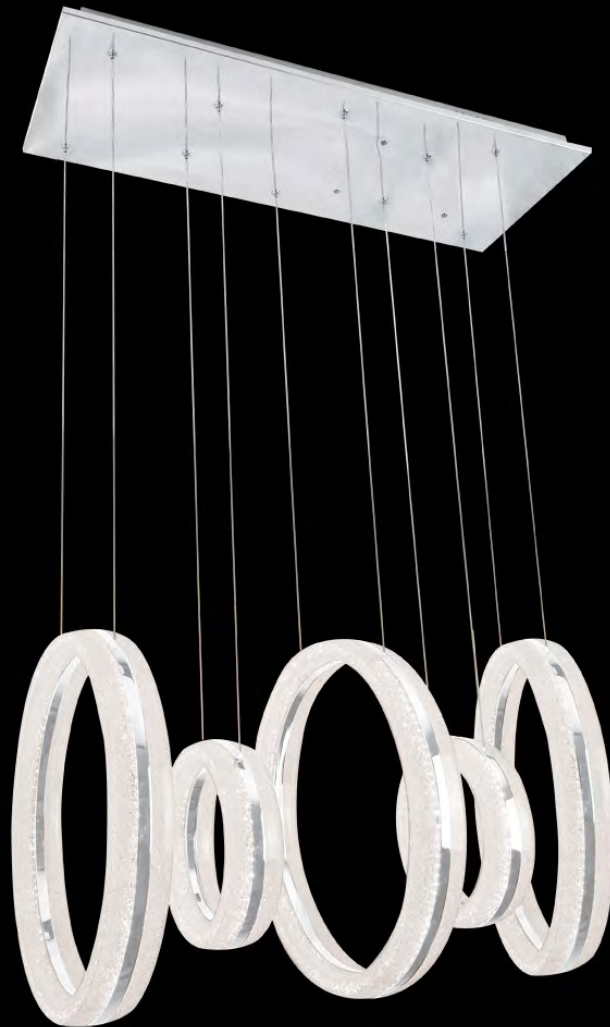

james r. moder® / *moder's* **IMPACT**™ CRYSTAL CHANDELIER *Fashion*
BEVERLY HILLS • NEW YORK • PARIS • LONDON • TOKYO • VANCOUVER

96728S22 LED

Model #: **96728S22LED**
Crystal Ice Collection

Specifications

SKU: 96728S22LED

Finish: Silver

Crystal: IMPERIAL Crystal Sand

Arms: N/A

Shades: N/A

H: 54 D/L: 32 W: N/A Extends: N/A (inches)

Hanging Weight: 36 (lbs)

Number of Bulbs: 1

Type of Bulbs: LED 3000K

Circuits: 1

Voltage: 120

Max Wattage: 144

LED: 3000K, Dimmable

*Note: Photo is representative of this model
but may vary in crystal, finish, or shade options*

Call **1-800-840-7158**
for prices, to view, order and locate your
closest JRM Crystal Gallery Showroom.