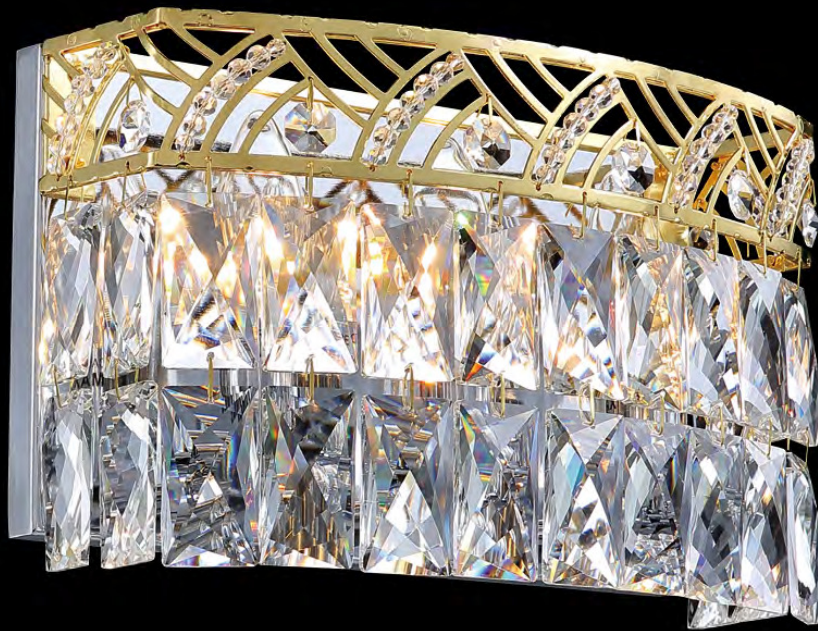

james r. moder® / *moder's IMPACT*™ CRYSTAL CHANDELIER *Fashion*
BEVERLY HILLS • NEW YORK • PARIS • LONDON • TOKYO • VANCOUVER

96782G22

Model #: **96782G22**

Vanity Light Collection

Specifications

SKU: 96782G22

Finish: Gold

Crystal: IMPERIAL Crystal (Clear)

Arms: N/A

Shades: N/A

H: 7 D/L: 11 W: N/A Extends: 5 (inches)

Hanging Weight: 5 (lbs)

Number of Bulbs: 3

Type of Bulbs: E12