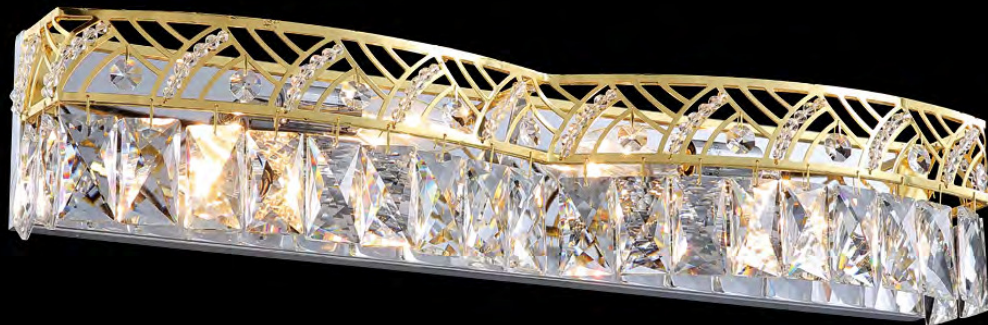

*james r. moder*® / *moder's* **IMPACT**™ CRYSTAL CHANDELIER *Fashion*  
BEVERLY HILLS • NEW YORK • PARIS • LONDON • TOKYO • VANCOUVER

96784G22

Model #: **96784G22**  
Vanity Light Collection

Specifications

SKU: 96784G22

Finish: Gold

Crystal: IMPERIAL Crystal (Clear)

Arms: N/A

Shades: N/A

H: 5 D/L: 22 W: N/A Extends: 5 (inches)

Hanging Weight: 7 (lbs)

Number of Bulbs: 4